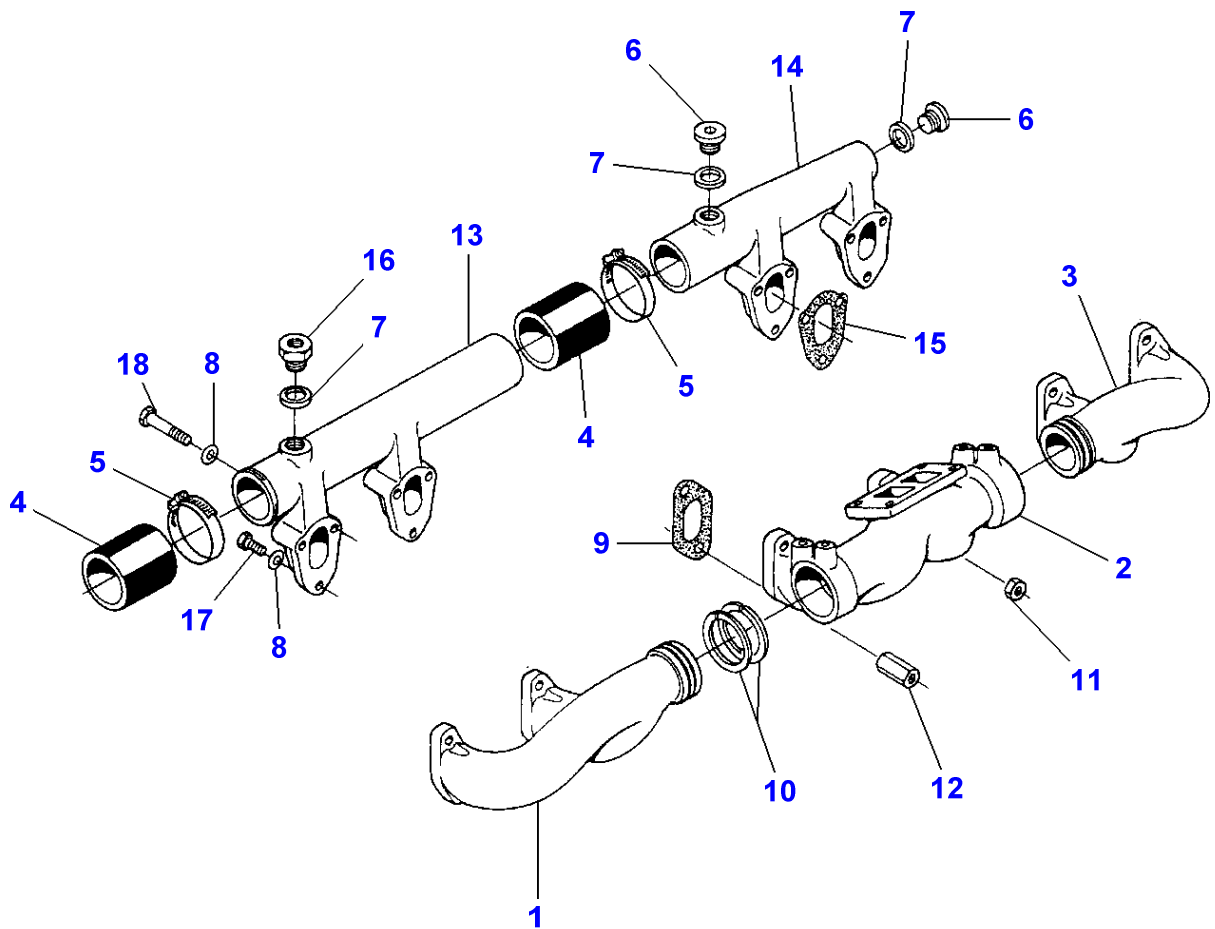

MASSEY FERGUSON

MF 30/31XP/32/34/36/38/40 COMBINE ENGINES, VALMET - 1637219

1637219

FUEL FILTER - DOUBLE FILTER FROM D 8595

244

Item	Part Number	Qty	Description	Comments
				DOUBLE FILTER FROM D 8595
1	V836339370	1	Fuel Filter	
2	1896287M91	2	Fuel Element	(1)
3		1	Element	(2) Not serviced, order REF.2
4	V836015142	1	O Ring	(2)
5	V835330014	1	Gasket	(2)
6	V835330015	1	Gasket	(2)
7	V836015959	1	Cover	(1)
8	V836339372	2	Stud	(1)
9	V836340045	2	Bowl	(1)
10	V836015147	2	Gasket	(1)
11	V836015148	2	Plug	(1)
12	V836015958	1	Screw	(1)
13	V615571014	1	Seal	(1)
14	V836015149	2	Screw	(1)
15	V836015918	2	Washer	(1)
16	V836015919	2	O Ring	(1)
17	V500151050	2	Washer	
18	V528801820	2	Screw	
19	V615581317	4	Seal	
20	V835329832	2	Union	
21	V641596010	2	Olive	
22	V641626010	2	Nut	
23	V640435010	2	Screw	
24	V615881420	4	Gasket	
25	V836352673	1	Pipe	
26	V836352672	1	Pipe	
27	V510600502	2	Nut	
28	V529800812	2	Screw	
29	V836324445	4	Clamp	
30	V528802200	1	Screw	
31	V836352671	1	Bracket	
32	V528802602	1	Screw	
33	V836117323	2	Plug	

B-HB19-008-A