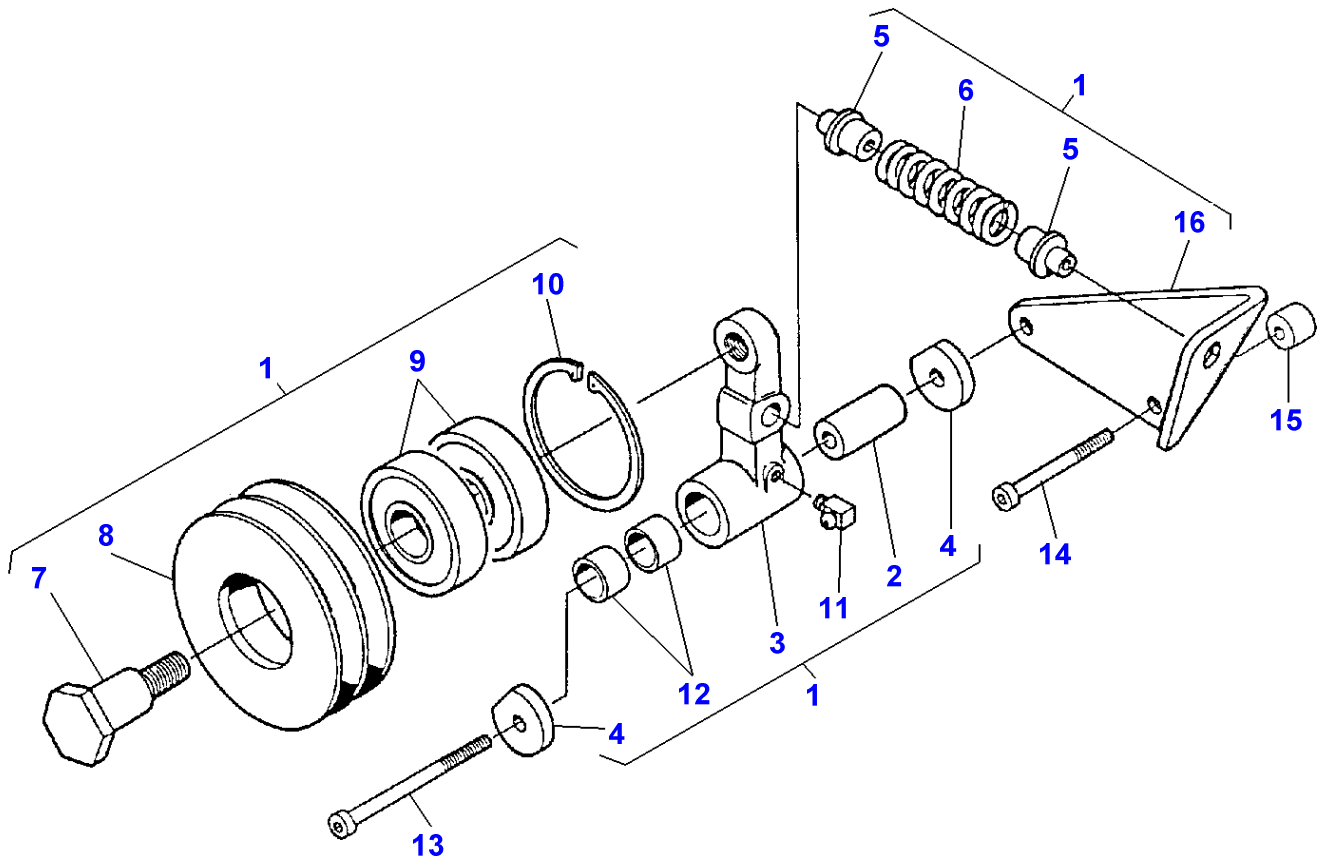

MASSEY FERGUSON

MF 30/31XP/32/34/36/38/40 COMBINE ENGINES, VALMET - 1637219

1637219

BELT TENSIONER - ENGINE 612DSIL FROM D 8595 UP TO F 4359

251

Item	Part Number	Qty	Description	Comments
				ENGINE 612DSIL FROM D 8595 UP TO F 4359
1	V836352787	1	Kit	
2	V835328920	1	Shaft	(1)
3	V835328919	1	Pulley	(1)
4	V610063044	2	Bearing Assy	(1)
5	V617330052	1	Circlip	(1)
6	V836328922	2	Sleeve	(1)
7	V835328920	1	Shaft	(1)
8	V836352610	1	Spring	(1)
9	V836352611	2	Spring Plate	(1)
10	V836352785	1	Bracket	(1)
11	V836352613	1	Sleeve	(1)
12	V836352612	1	Housing	(1)
13	V836017779	1	Washer	(1)
14	V836136475	2	Bush	
15	V581804670	1	Screw	
16	V581704770	1	Screw	

B-HB23-012-A