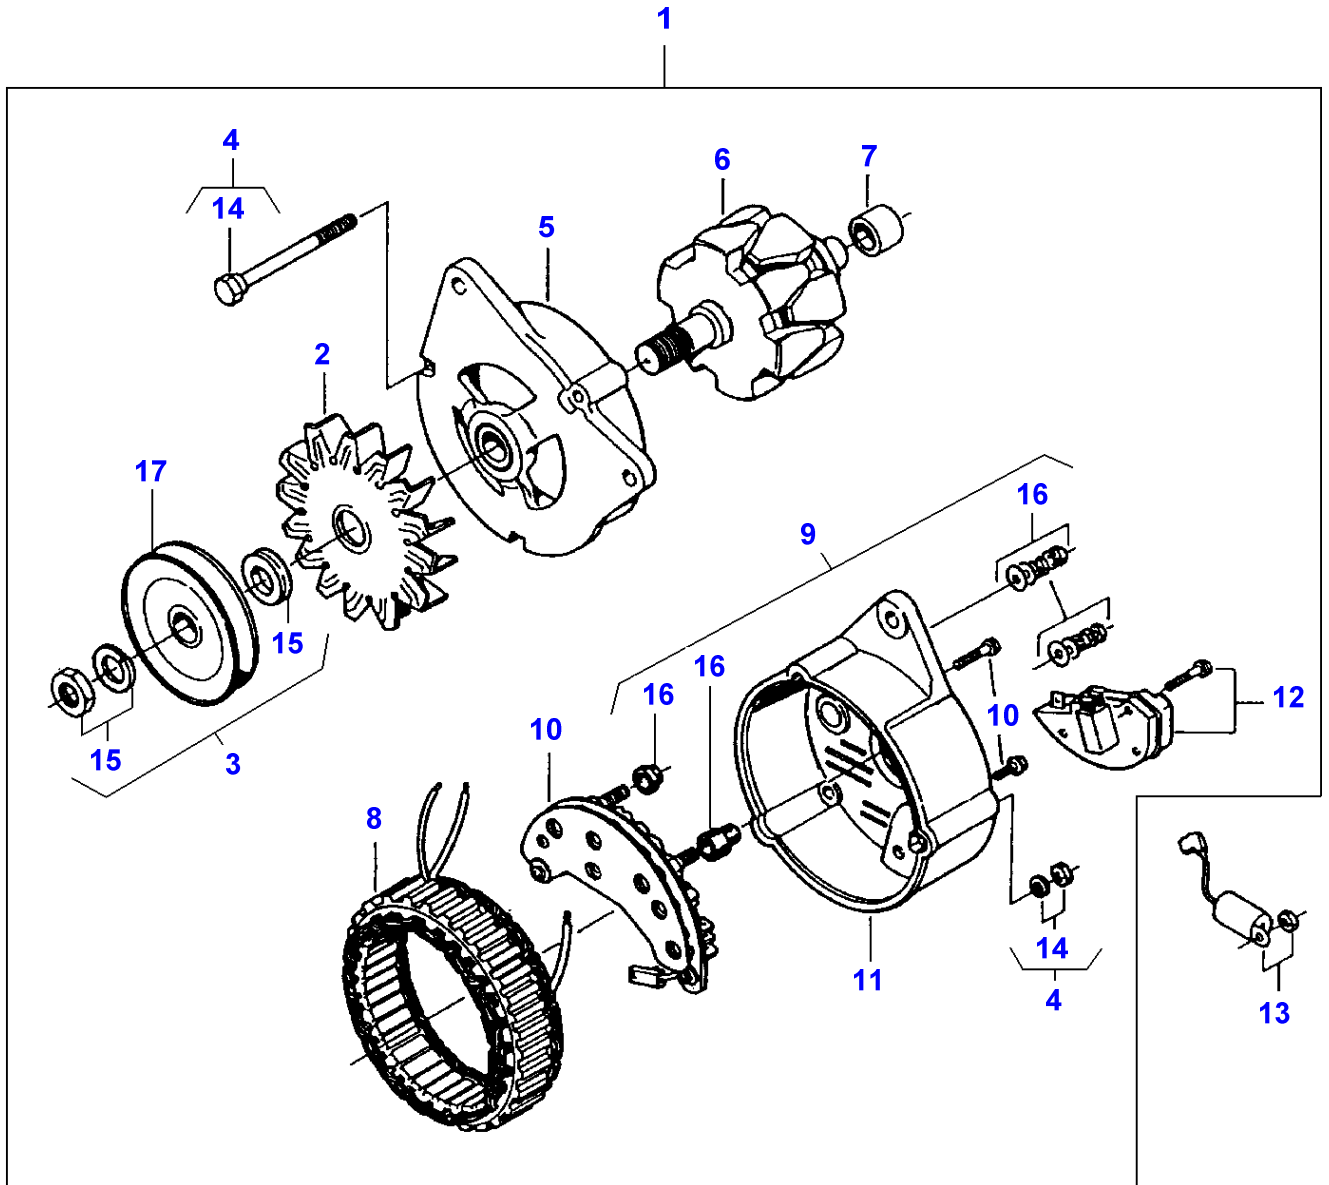

MASSEY FERGUSON

MF 30/31XP/32/34/36/38/40 COMBINE ENGINES, VALMET - 1637219

1637219

BELT TENSIONER - ENGINE 612DSIL FROM F 4360

252

Item	Part Number	Qty	Description	Comments
				ENGINE 612DSIL FROM F 4360
1	V836355973	1	Tensioner	
2	V836655971	1	Sleeve	(1)
3	V836655796	1	Housing	(1)
4	V836655972	2	Washer	(1)
5	V836352611	2	Spring Plate	(1)
6	V836352610	1	Spring	(1)
7	V835328920	1	Shaft	(1)
8	V835328919	1	Pulley	(1)
9	V610063044	2	Bearing Assy	(1)
10	V617330052	1	Circlip	(1)
11	V644481006	1	Nipple	(1)
12	V836655981	2	Bush	(1)
13	V581704770	1	Screw	
14	V581804680	1	Screw	
15	V836136475	2	Bush	
16	V836352785	1	Bracket	(1)

B-HB24-009-A