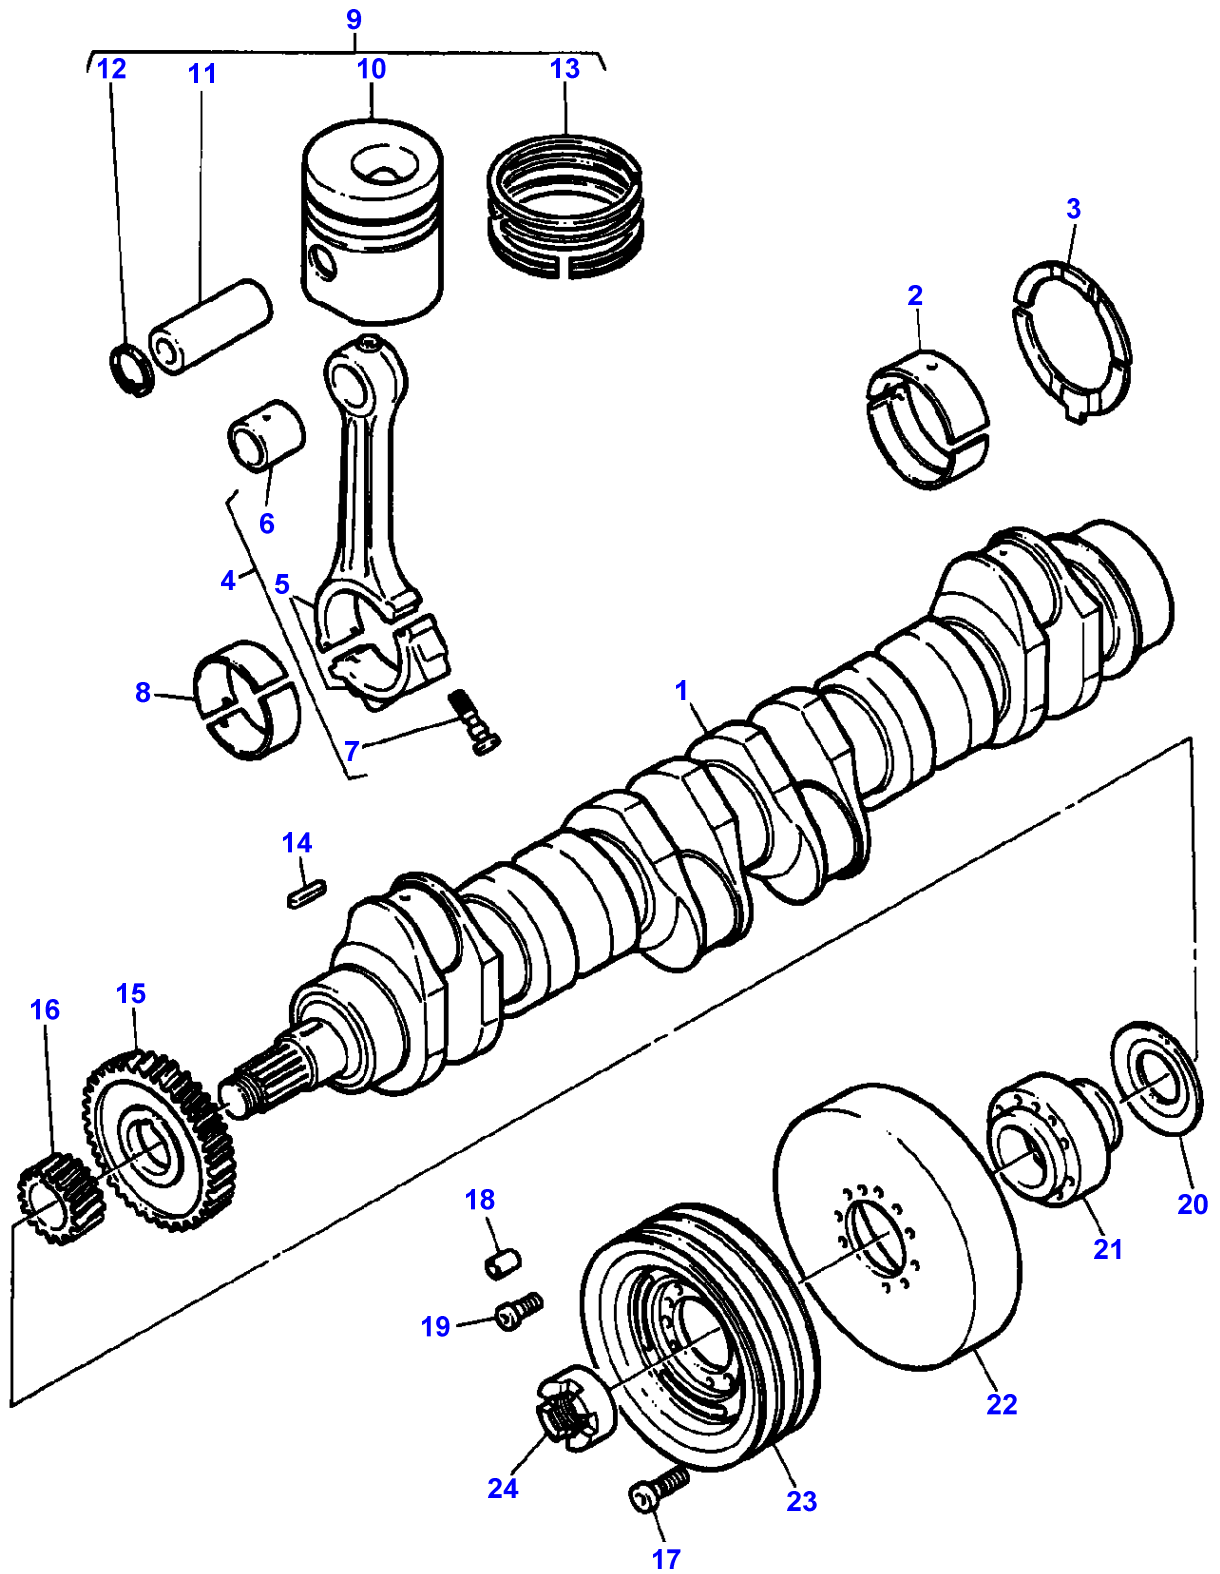

MASSEY FERGUSON

MF 30/31XP/32/34/36/38/40 COMBINE ENGINES, VALMET - 1637219

1637219

FLYWHEEL HOUSING - ENGINE 612DSIL FROM D 8595

229

Item	Part Number	Qty	Description	Comments
				ENGINE 612DSIL FROM D 8595
1	V836647440	1	Flywheel Housing	
2	V614500002	1	Seal	
	V836020054	1	Spacer	Thickness 2MM
3	V546801815	1	Stud	
4	V500951000	6	Washer	
5	V504801002	3	Nut	
6	V598359850	2	Pin	
7	V528902220	6	Screw	
8	V581705030	6	Screw	
9	V581705440	2	Screw	
10	V640325018	1	Plug	
11	V640045126	1	Plug	
12	V836017912	1	Flywheel	
13		1	Flywheel	(12) Not serviced, order REF.12
14	V836117970	1	Annular Gear	(12)
15	V528702230	8	Screw	
16	V500951200	9	Washer	
17	V546801800	2	Stud	

B-HB05-008-A