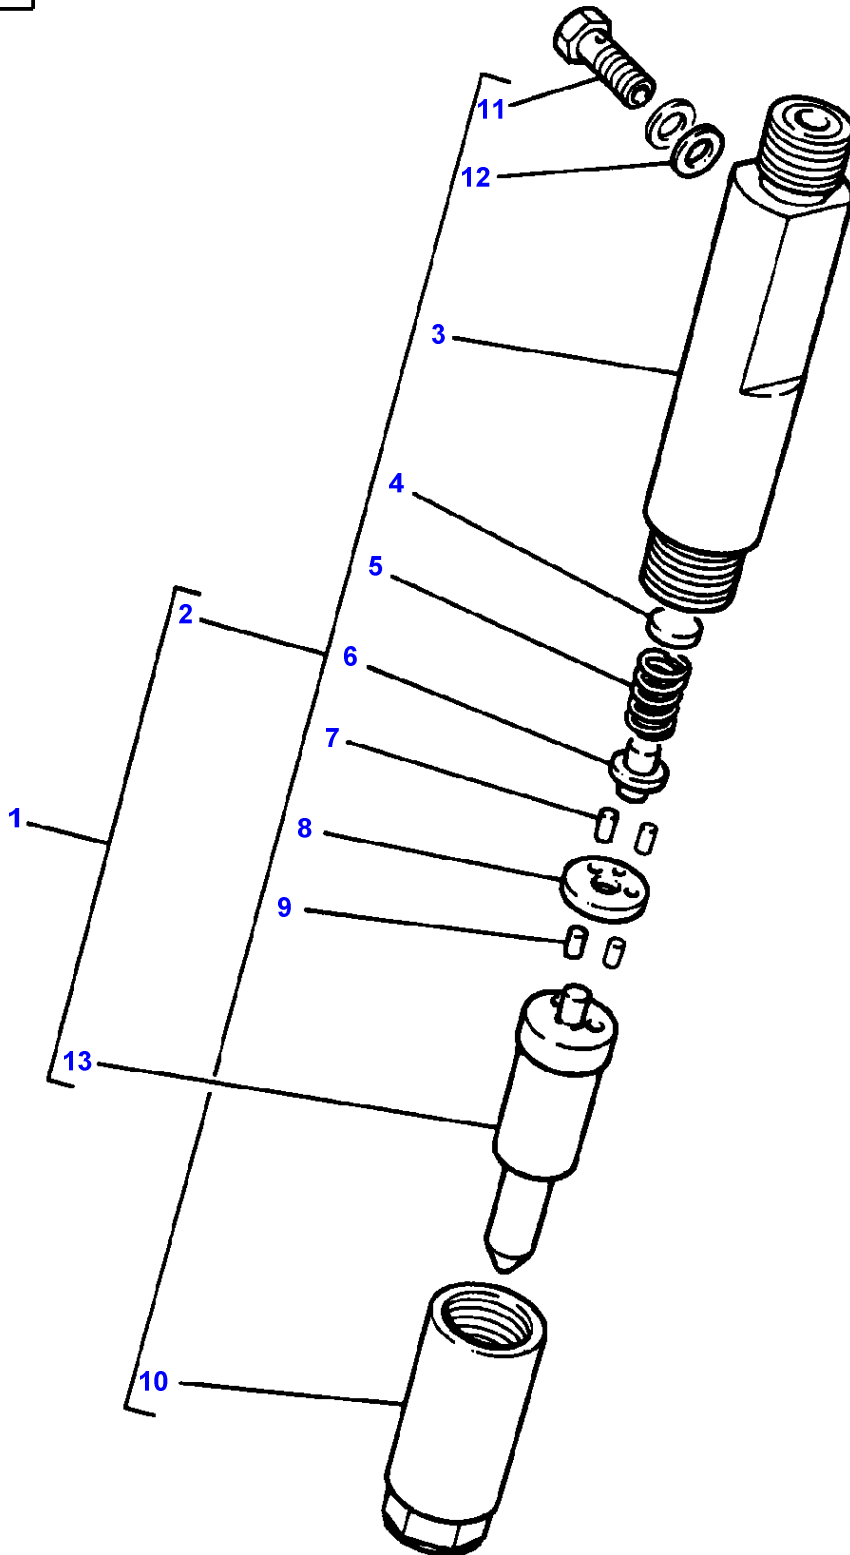

Item	Part Number	Qty	Description	Comments
				ENGINE 612DSIL FROM D 8595
1	V836339180	6	Atomiser	See Page - Reference Number 242/1
2	V835331103	6	Retainer	
3	V504800800	12	Nut	
4	V835336275	6	Washer	
5	V835336276	6	Seal	
6	V899901495	6	Washer	
7	V836338625	1	Kit, Pipe	
8	V836338697	1	Injection Pipe	(7) NO.1
9	V836338698	1	Injection Pipe	(7) NO.2
10	V836338699	1	Injection Pipe	(7) NO.3
11	V504600502	4	Nut	(7)
12	V836324446	4	Holding Fixture	(7)
13	V836324443	4	Rubber Strap	(7)
14	V528800802	4	Screw	(7)
15	V836338626	1	Kit, Pipe	
16	V836338700	1	Injection Pipe	(15) NO.4
17	V836338701	1	Injection Pipe	(15) NO.5
18	V836338702	1	Injection Pipe	(15) NO.6
19	V504600502	4	Nut	(15)
20	V836324443	4	Rubber Strap	(15)
21	V836324446	4	Holding Fixture	(15)
22	V528800802	4	Screw	(15)
23	V835346007	1	Support	(15)
24	V83635435	6	Seal	
25	V836355330	1	Tube	Repairs and replaces V836336925
26	V835331289	5	Screw	
27	V615870710	7	Seal	
28	V835336943	1	Screw	

B-HB17-009-A