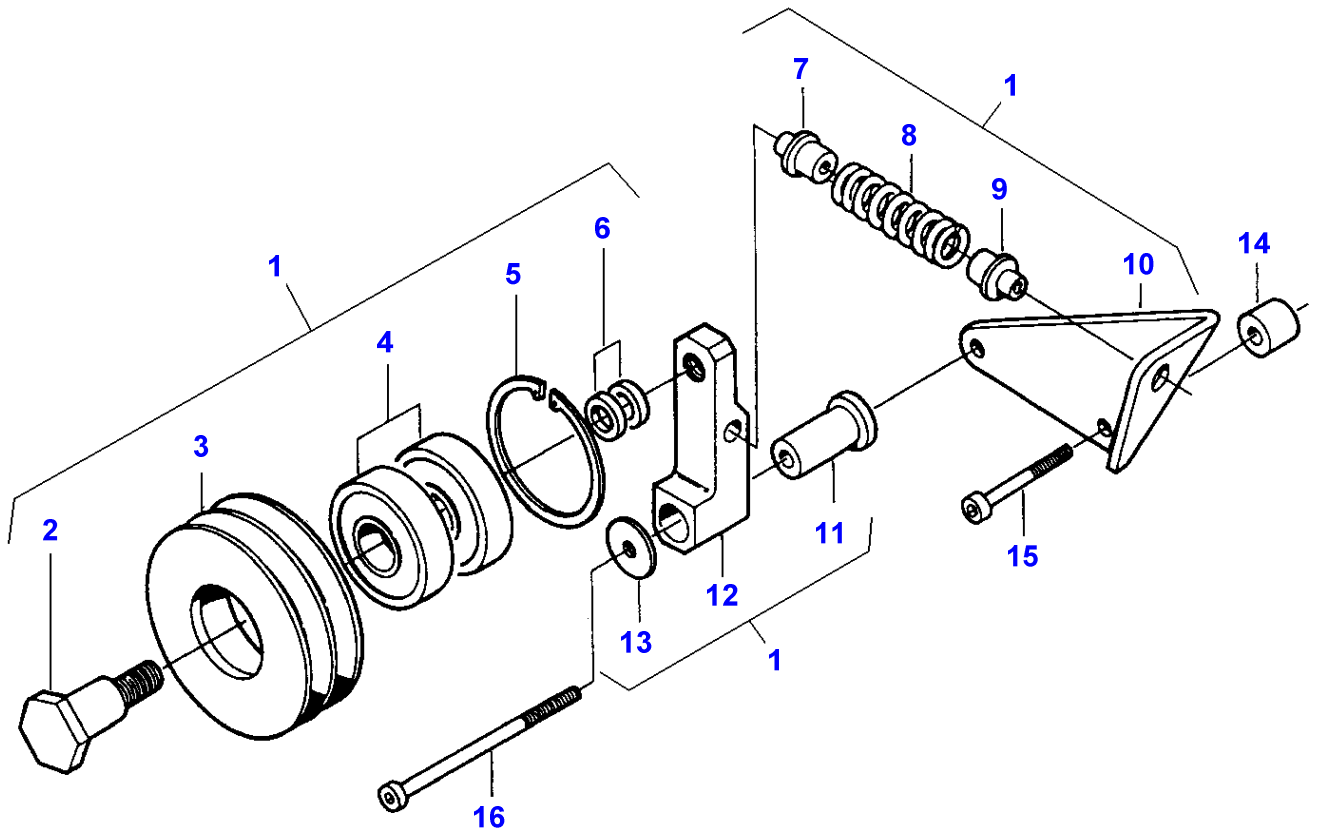

MASSEY FERGUSON

MF 30/31XP/32/34/36/38/40 COMBINE ENGINES, VALMET - 1637219

1637219

BELT TENSIONER - ENGINE 612DSIL FROM D 8595

250

Item	Part Number	Qty	Description	Comments
				ENGINE 612DSIL FROM D 8595
1	D41990013	1	Belt	
2	V836346226	1	Pulley	
3	V529801580	1	Setscrew	
4	V835338114	1	Distance Piece	
5	V836324956	1	Spacer	
6	V510600802	2	Nut	
7	V500950800	1	Washer	
8	V836120989	2	Washer	
9	V529801420	2	Screw	
10	V836138309	1	Tensioner	
11	V836019387	1	Spacer	

B-HB23-011-A