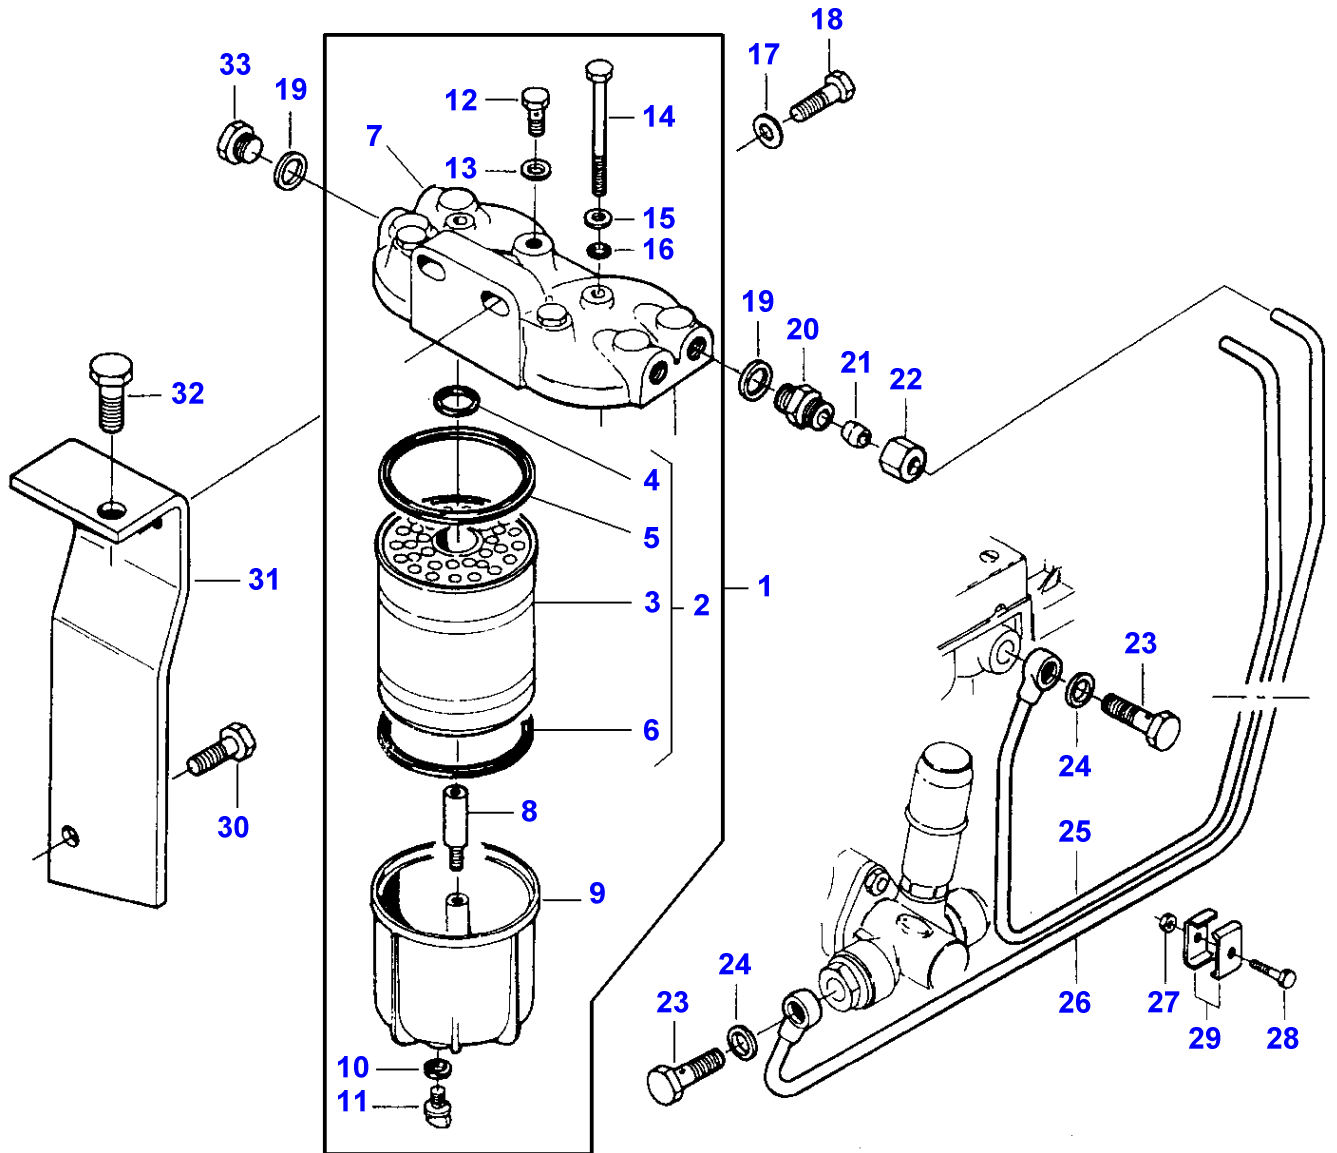

MASSEY FERGUSON

MF 30/31XP/32/34/36/38/40 COMBINE ENGINES, VALMET - 1637219

1637219

SEDIMENTER - ENGINE 612DSIL FROM D 8595

243

Item	Part Number	Qty	Description	Comments
				ENGINE 612DSIL FROM D 8595
1	V836115720	1	Sediment Bowl	
2	V836015149	1	Screw	(1)
3	V836015918	1	Washer	(1)
4	V836015919	1	O Ring	(1)
5	V836015960	1	Filter Head	(1)
6	V835330014	1	Gasket	(1)
7	V835339420	1	Filter Insert	(1)
8	V835330015	1	Gasket	(1)
9	V835339421	1	Container	(1)
10	V836015147	1	Gasket	(1)
11	V836015148	1	Plug	(1)
12	V835329832	2	Union	
13	V615581317	4	Seal	(1)
14	V641596010	2	Olive	
15	V641626010	2	Nut	
16	V836117323	2	Plug	(1)

B-HB18-016-A