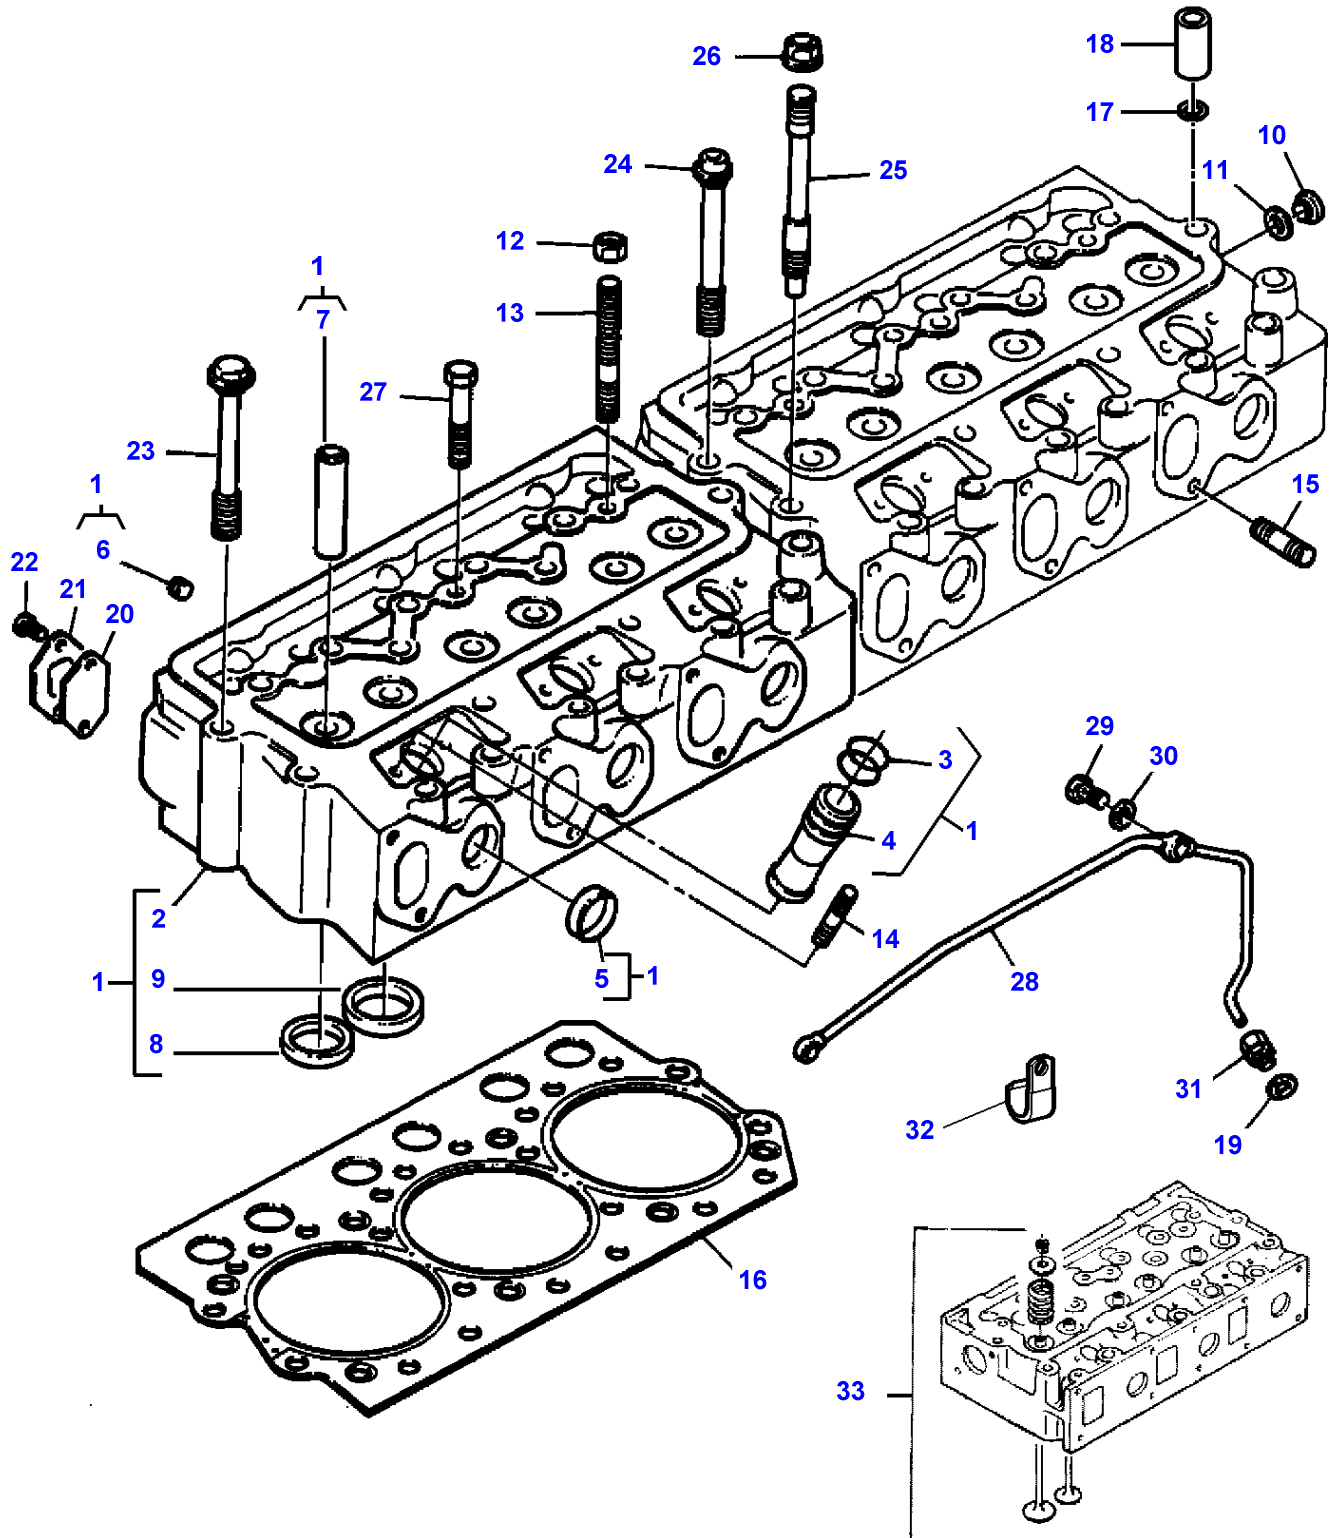

B-HB06-009-A

**MASSEY FERGUSON****MF 30/31XP/32/34/36/38/40 COMBINE ENGINES, VALMET - 1637219**

1637219

**VALVE MECHANISM - ENGINE 612DSIL FROM D 8595**

231

Item	Part Number	Qty	Description	Comments
				ENGINE 612DSIL FROM D 8595
1	V836007816	2	Rocker Shaft	
2	V617300020	4	Clip	(1)
3	V836006581	4	Washer	(1)
4	V835328363	6	Rocker	(1)
5		12	Rocker	(4) Not serviced, order REF.4
6	V836006586	12	Bush	(4)
7	V836010106	12	Screw	(4)
8	V504800800	12	Nut	(4)
9	V836006580	6	Bracket	(1)
10	V836006582	4	Spring	(1)
11	V836007569	2	Shaft	(1)
12		2	Shaft	(11) Not serviced, order REF.11
13	V640016014	2	Plug	(11)
14	V836336341	12	Rod	
15	V836014264	12	Tappet	
16	V640025010	2	Plug	
17	V836322170	1	Camshaft	
18	V603305760	1	Key	
19	V836347918	1	Gear	
20	V836006578	24	Cotter	
21	V836006577	12	Cup	
22	V836117910	12	Spring	
23	V836006574	12	Spring	
24	V836006579	12	Washer	
25	3637641M1	6	Valve	
26	3637642M1	6	Valve	

B-HB07-008-A

Item	Part Number	Qty	Description	Comments
				ENGINE 612DSIL FROM D 8595
1	V836322752	2	Cylinder Head	
2		1	Cylinder Head	(1) Not serviced, order REF.1
3	V614602415	12	O Ring	(1)
4	V836022081	6	Sleeve	(1)
5	V640016036	6	Plug	(1)
6	V640025012	6	Plug	(1)
7	V836136051	12	Guide	(1)
8	V836117423	6	Valve Seat	(1)
	V836119004	X	Parts Pack	Diameter 43.2MM
	V836119005	X	Parts Pack	Diameter 43.4MM
9	V836119465	6	Valve Seat	(1)
	V836122965	X	Seat	Diameter 48.2MM
	V836122966	X	Parts Pack	Diameter 48.4MM
10	V640325110	2	Plug	
11	V615571014	4	Seal	
12	V504801002	8	Nut	
13	V836122994	4	Stud	
14	V546901435	12	Stud	
15	V546801815	12	Stud	
16	V836122443	2	Head Gasket	
17	V836329745	1	Washer	
18	V835329937	1	Nut	
19	V615571014	1	Seal	
20	V836322251	1	Gasket	
21	V836322250	1	Cover	
22	V581804570	2	Screw	
23	V835329931	34	Screw	
24	V835329932	2	Screw	
25	V835329936	4	Stud	
26	V835329930	4	Nut	
27	V529801910	2	Screw	
28	V836336446	1	Pipe	
29	V640435006	2	Screw	
30	V615571014	2	Seal	
31	V641086006	1	Connection	
32	V836124004	1	Clamp	
33	V836331004	1	Cylinder Head	