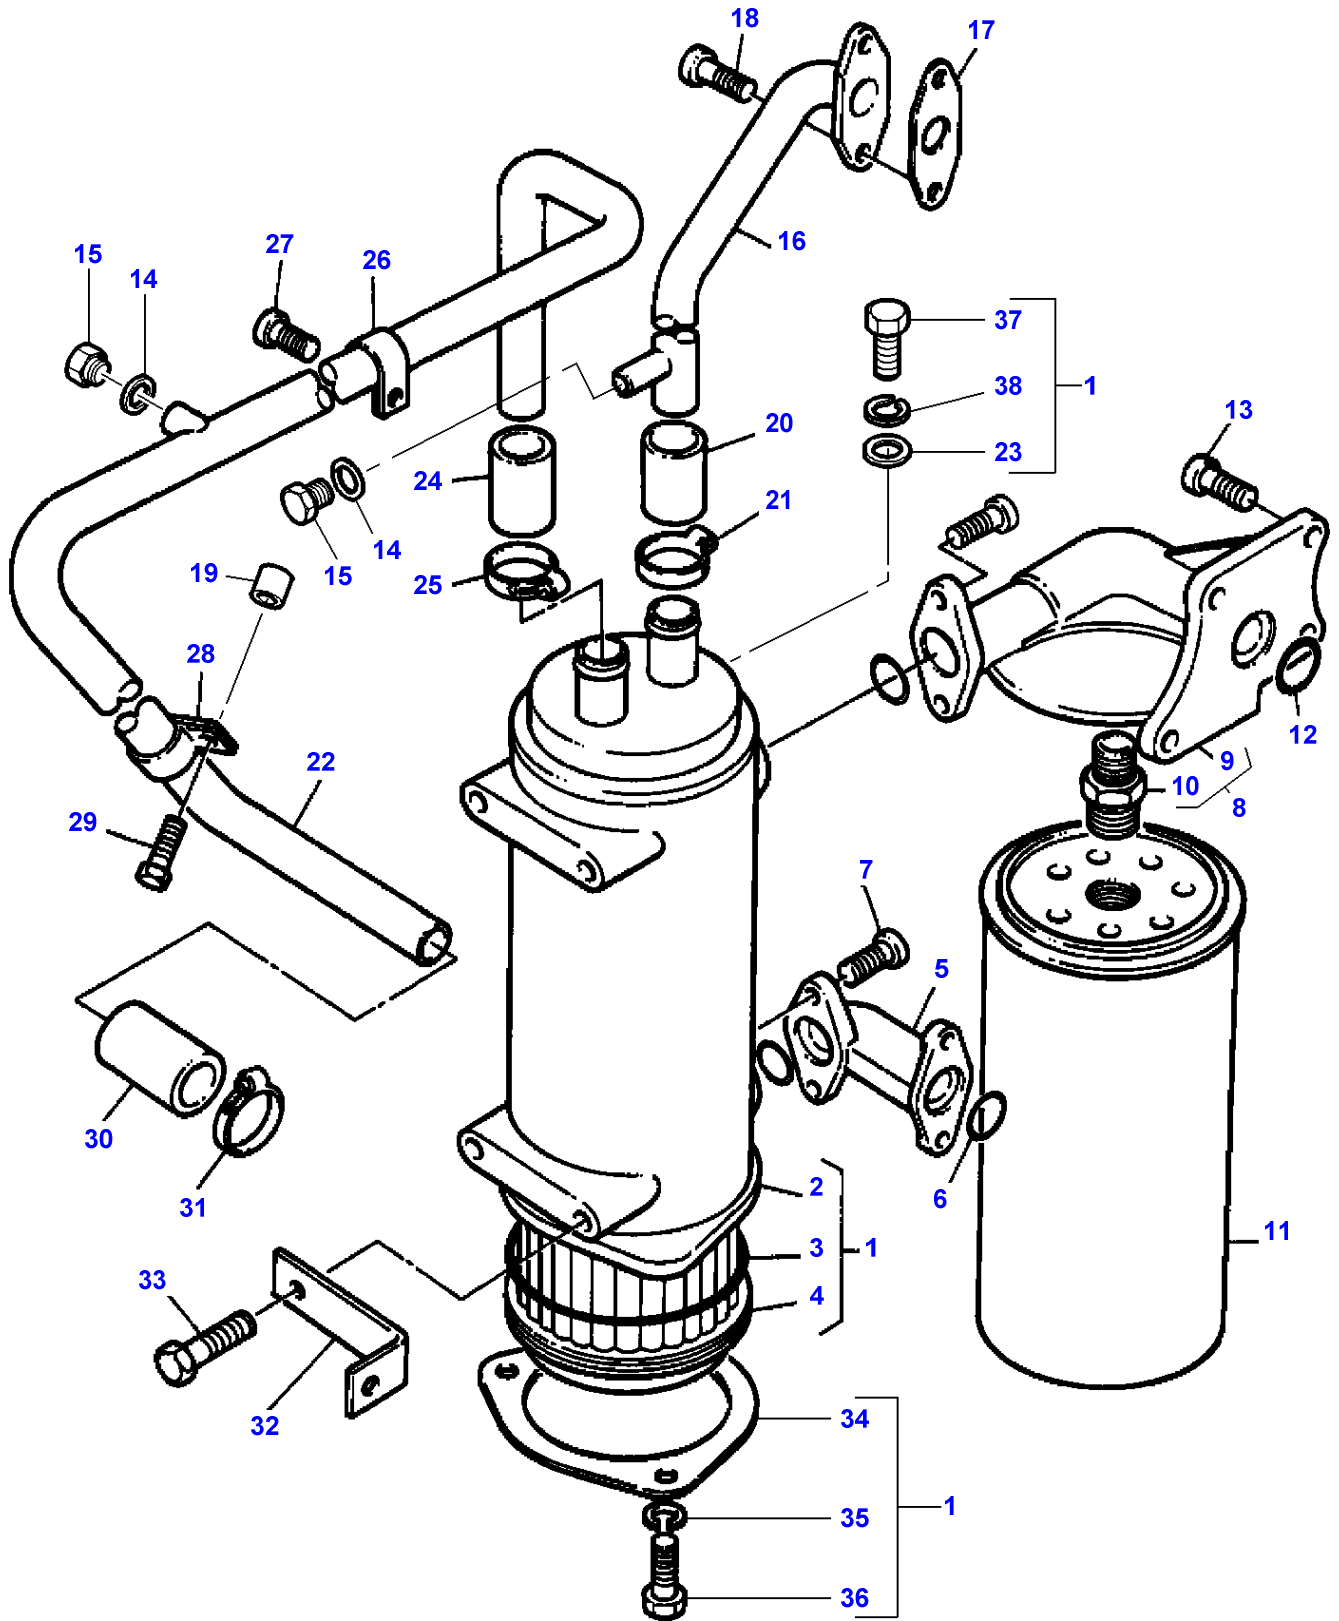

MASSEY FERGUSON

MF 30/31XP/32/34/36/38/40 COMBINE ENGINES, VALMET - 1637219

1637219

LUBRICATING OIL PUMP - ENGINE 612DSIL FROM D 8595

235

Item	Part Number	Qty	Description	Comments
				ENGINE 612DSIL FROM D 8595
1	3637653M91	1	Oil Pump	
2	V504861000	1	Nut	(1)
3	V836122910	1	Washer	(1)
4	V836338667	1	Gear	(1)
5	V836338186	1	Housing	(1)
6		1	Housing	(5) Not serviced, order REF.5
7	V836322909	1	Bush	(5)
8	V836322906	1	Shaft	(5)
9	V836338182	1	Gear	(1)
10	V836338180	1	Gear	(1)
11		1	Gear	(10) Not serviced, order REF.10
12	V836322909	2	Bush	(10)
13	V836338188	1	Gasket	(1)
14	V836338184	1	Cover	(1)
15		1	Cover	(14) Not serviced, order REF.14
16	V836322909	1	Bush	(14)
17	V581804600	4	Screw	(1)
18	V581804600	2	Screw	
19	V836338201	1	Gasket	
20	V836007871	X	Shim	
21	V581805050	2	Screw	
22	V836338619	1	Pipe	
23	V836008449	2	Gasket	
24	V581804600	4	Screw	
25	V836346321	1	Pipe	
26	V581804600	1	Screw	

B-HB12-006-A