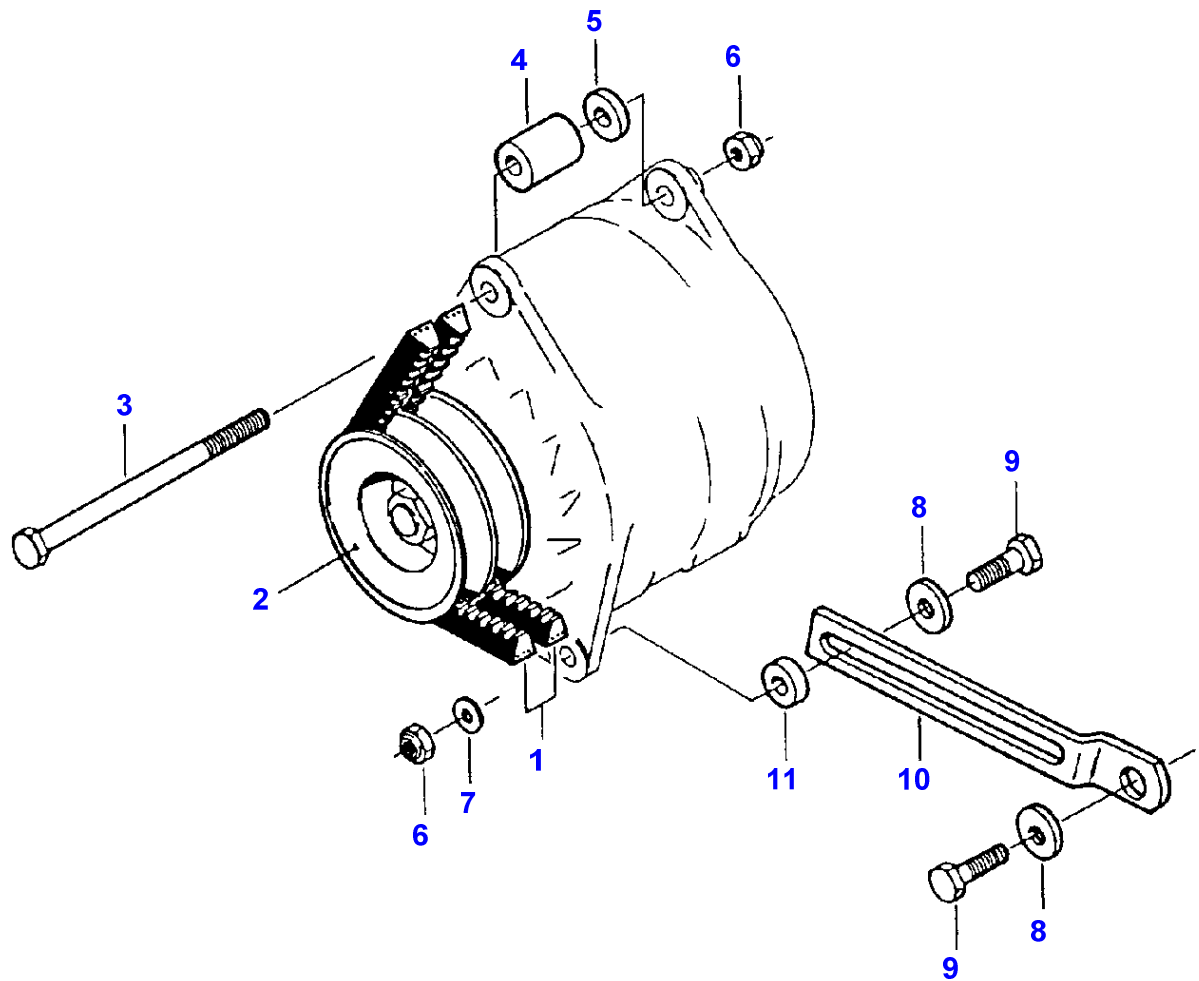

MASSEY FERGUSON

MF 30/31XP/32/34/36/38/40 COMBINE ENGINES, VALMET - 1637219

1637219

DRIVE - ENGINE 612DSIL FROM D 8595

249

Item	Part Number	Qty	Description	Comments
				ENGINE 612DSIL FROM D 8595
1	V836324279	1	Drive	
2	V836120881	1	Bearing Housing	(1)
3	V610060094	1	Bearing Assy	(1)
4	V617330031	1	Circlip	(1)
5	V836122843	1	Shaft	(1)
6	V529801460	1	Screw	
7	V529801550	2	Screw	
8	V528801400	1	Screw	
9	V836117338	1	Gasket	
10	V610060090	1	Bearing Assy	

B-HB23-014-A