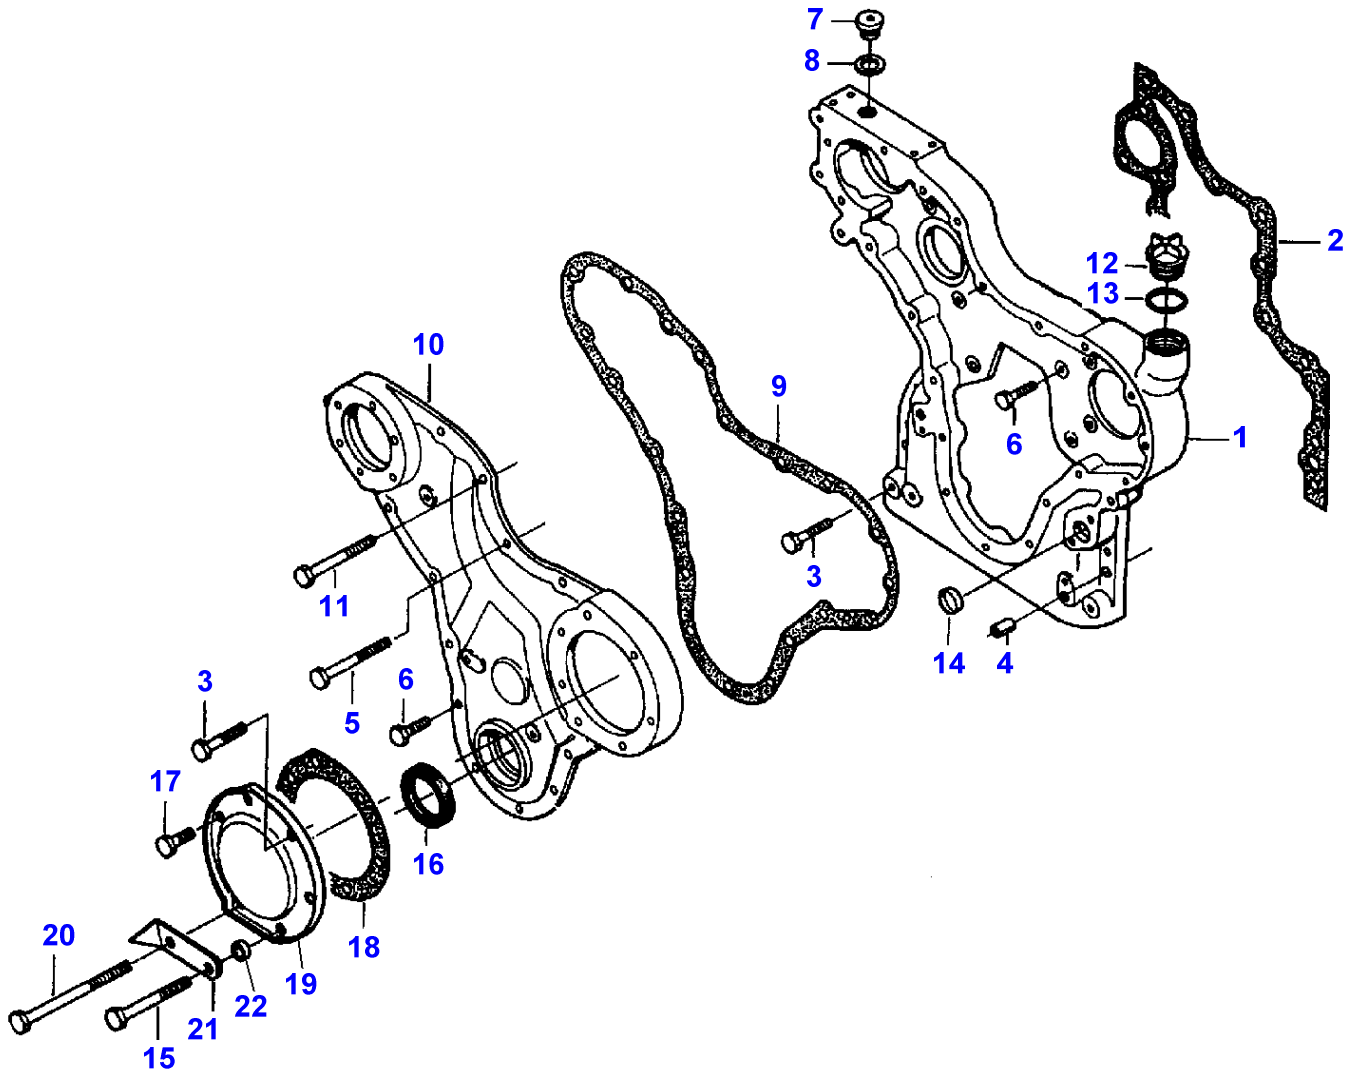

MASSEY FERGUSON

MF 30/31XP/32/34/36/38/40 COMBINE ENGINES, VALMET - 1637219

1637219

CYLINDER BLOCK - ENGINE 612DSIL FROM D 8595

227

Item	Part Number	Qty	Description	Comments
				ENGINE 612DSIL FROM D 8595
1	V640016016	4	Plug	
2	V640025010	1	Plug	
3	V615571014	10	Seal	
4	V640325110	8	Plug	
5	V836120022	3	Connection	
6	V836019756	1	Plug	
7	V500950800	6	Washer	
8	V528801380	6	Screw	
9	V615881822	1	Seal	
10	V836846444	1	Flange	
11	V836322852	1	Gasket	

B-HB03-008-A