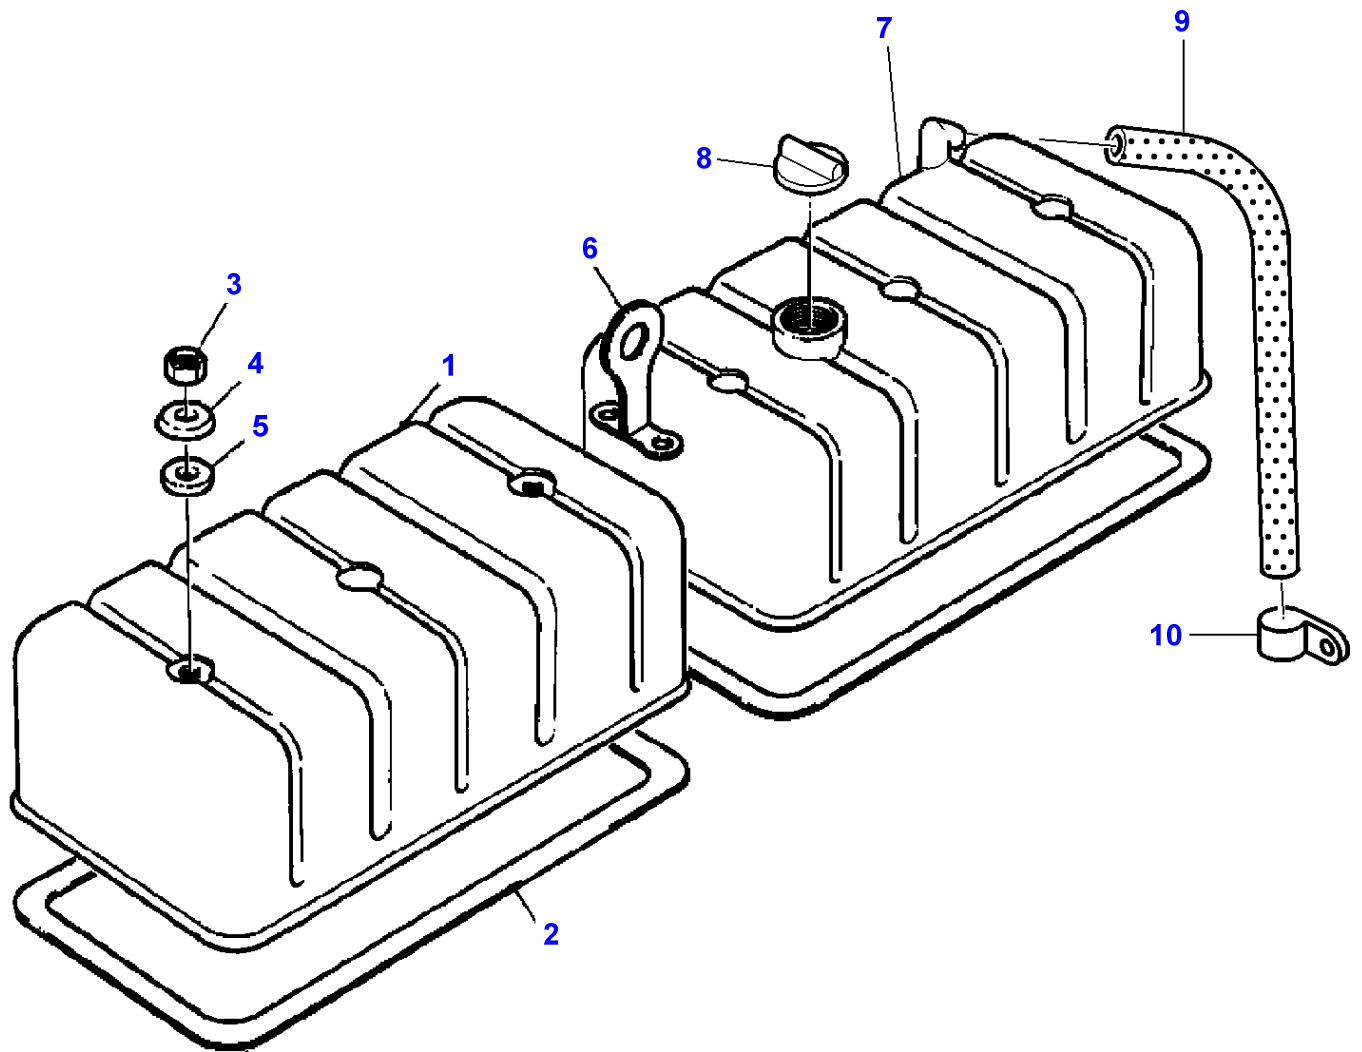

Item	Part Number	Qty	Description	Comments
				ENGINE 612DSIL FROM D 8595
1	V836322752	2	Cylinder Head	
2		1	Cylinder Head	(1) Not serviced, order REF.1
3	V614602415	12	O Ring	(1)
4	V836022081	6	Sleeve	(1)
5	V640016036	6	Plug	(1)
6	V640025012	6	Plug	(1)
7	V836136051	12	Guide	(1)
8	V836117423	6	Valve Seat	(1)
	V836119004	X	Parts Pack	Diameter 43.2MM
	V836119005	X	Parts Pack	Diameter 43.4MM
9	V836119465	6	Valve Seat	(1)
	V836122965	X	Seat	Diameter 48.2MM
	V836122966	X	Parts Pack	Diameter 48.4MM
10	V640325110	2	Plug	
11	V615571014	4	Seal	
12	V504801002	8	Nut	
13	V836122994	4	Stud	
14	V546901435	12	Stud	
15	V546801815	12	Stud	
16	V836122443	2	Head Gasket	
17	V836329745	1	Washer	
18	V835329937	1	Nut	
19	V615571014	1	Seal	
20	V836322251	1	Gasket	
21	V836322250	1	Cover	
22	V581804570	2	Screw	
23	V835329931	34	Screw	
24	V835329932	2	Screw	
25	V835329936	4	Stud	
26	V835329930	4	Nut	
27	V529801910	2	Screw	
28	V836336446	1	Pipe	
29	V640435006	2	Screw	
30	V615571014	2	Seal	
31	V641086006	1	Connection	
32	V836124004	1	Clamp	
33	V836331004	1	Cylinder Head	

B-HB08-007-A