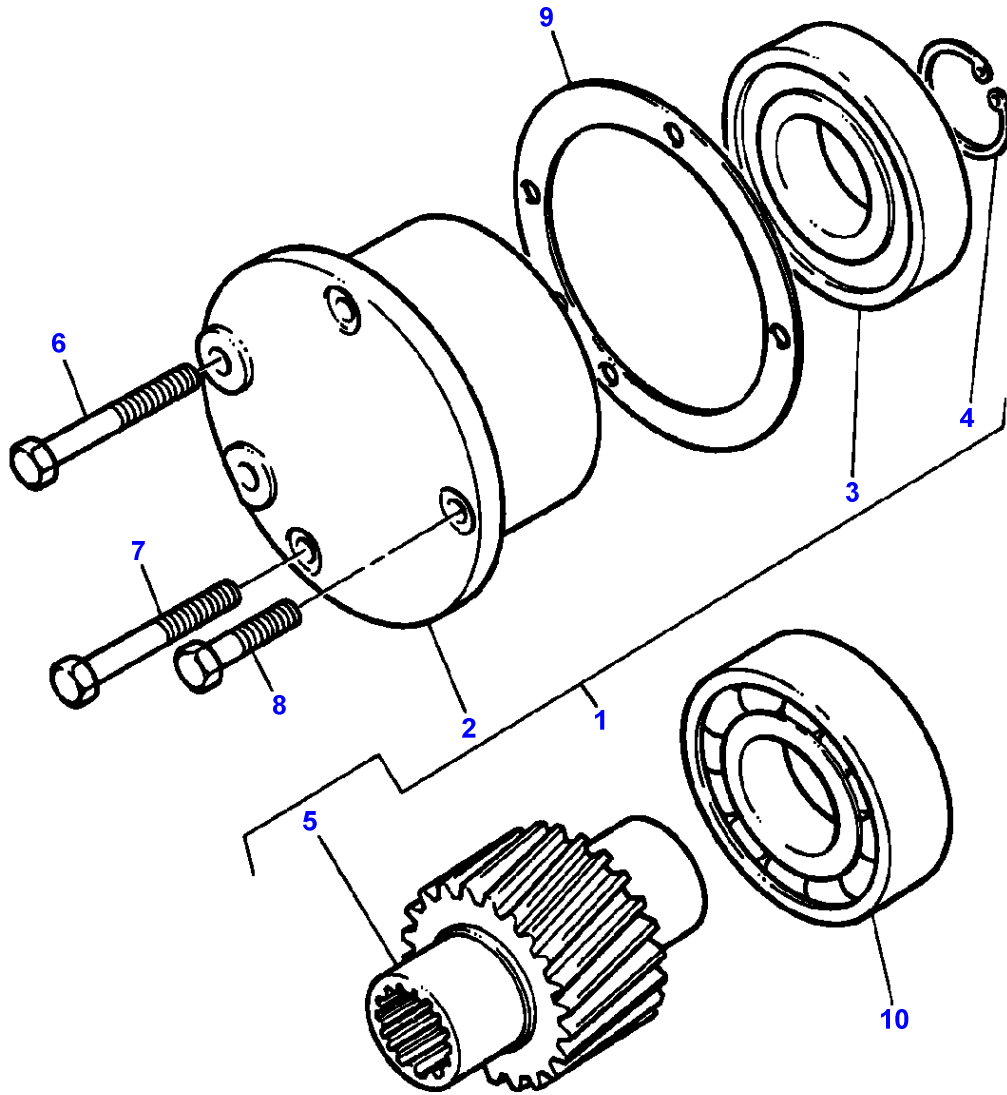

MASSEY FERGUSON

MF 30/31XP/32/34/36/38/40 COMBINE ENGINES, VALMET - 1637219

1637219

TURBOCHARGER - ENGINE 612DSIL FROM D 8595

248

Item	Part Number	Qty	Description	Comments
				ENGINE 612DSIL FROM D 8595
1	V836340817	1	Housing	
2	V836339801	1	Washer	
3	V836340811	3	Clamp	
4	V836340812	1	Nut	
5	V836340814	1	Compressor	
6	V835339516	1	Clip	
7	V836340723	1	Insert	
8	V835339517	1	O Ring	
9	V835339510	1	Piston Ring	
10	V836840297	1	Flinger	
11	V835339514	1	Deflector	
12	V836340721	2	Ring	
13	V836340731	1	Bearing	
14	V836340722	1	Spacer	
15	V836840298	2	Bearing	
16	V836339794	4	Circlip	
17	V836340816	1	Bearing Housing	
18	V836339796	1	Flange	
19	V836339796	1	Flange	
20	V836340815	1	Shaft	
21	V836340728	1	Housing	
22	V836840294	4	Screw	
23	V836339800	2	Plate	
24	V836316726	1	Gasket	
25	V836308344	1	Joint	
26	V836324580	1	Joint	
27	V836340813	5	Nut	

B-HB22-005-A