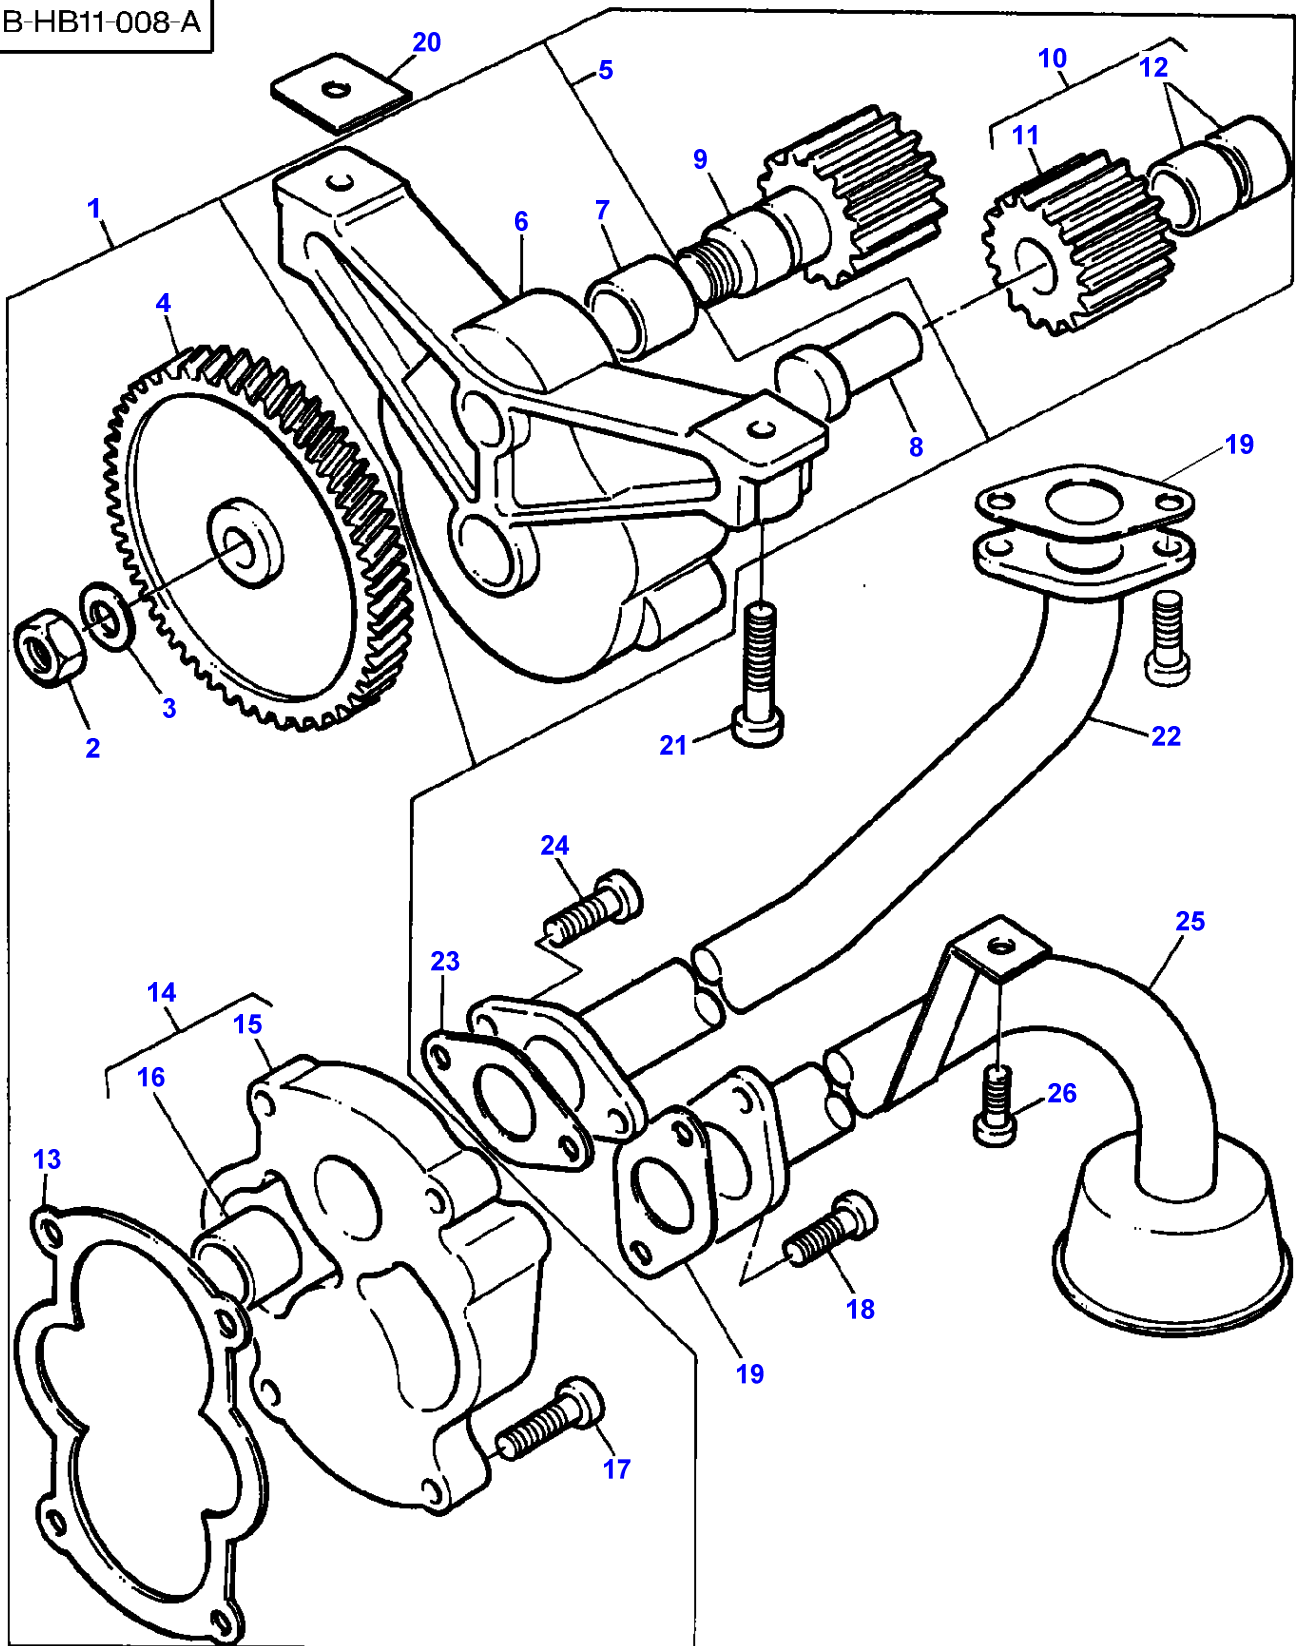

MASSEY FERGUSON

MF 30/31XP/32/34/36/38/40 COMBINE ENGINES, VALMET - 1637219

1637219

LUBRICATING OIL SUMP - ENGINE 612DSIL FROM D 8595

234

Item	Part Number	Qty	Description	Comments
				ENGINE 612DSIL FROM D 8595
1	V836347308	1	Sump	
2	V836322538	1	Gasket	
3	V581804600	4	Screw	
4	V581805000	24	Screw	
5	V500950800	6	Washer	
6	V500951000	24	Washer	
7	V640045022	1	Plug	
8	V528801420	2	Screw	
9	V641086012	1	Union	
10	V836129849	1	Cover	
11	V836322190	1	Gasket	
12	V836020290	1	Washer	
13	V836655246	1	Spring	Repairs and replaces V836117836
14	V836338850	1	Piston	
15	V836117834	1	Cylinder	
16	V614601524	1	O Ring	
17	V615881622	1	Seal	
18	V504800800	1	Nut	
19	V836355423	1	Dipstick	
20	V836355424	1	Pipe	
21	V602060612	2	Clamp	
22	V528801380	1	Screw	
23	V836346005	1	Support	
24	V615882227	1	Gasket	
25	V836138041	1	Support	From Serial or Engine Number E 5869
26	V835336841	1	Sleeve	From Serial or Engine Number E 5869
27	V530811780	1	Screw	From Serial or Engine Number E 5869

B-HB11-008-A