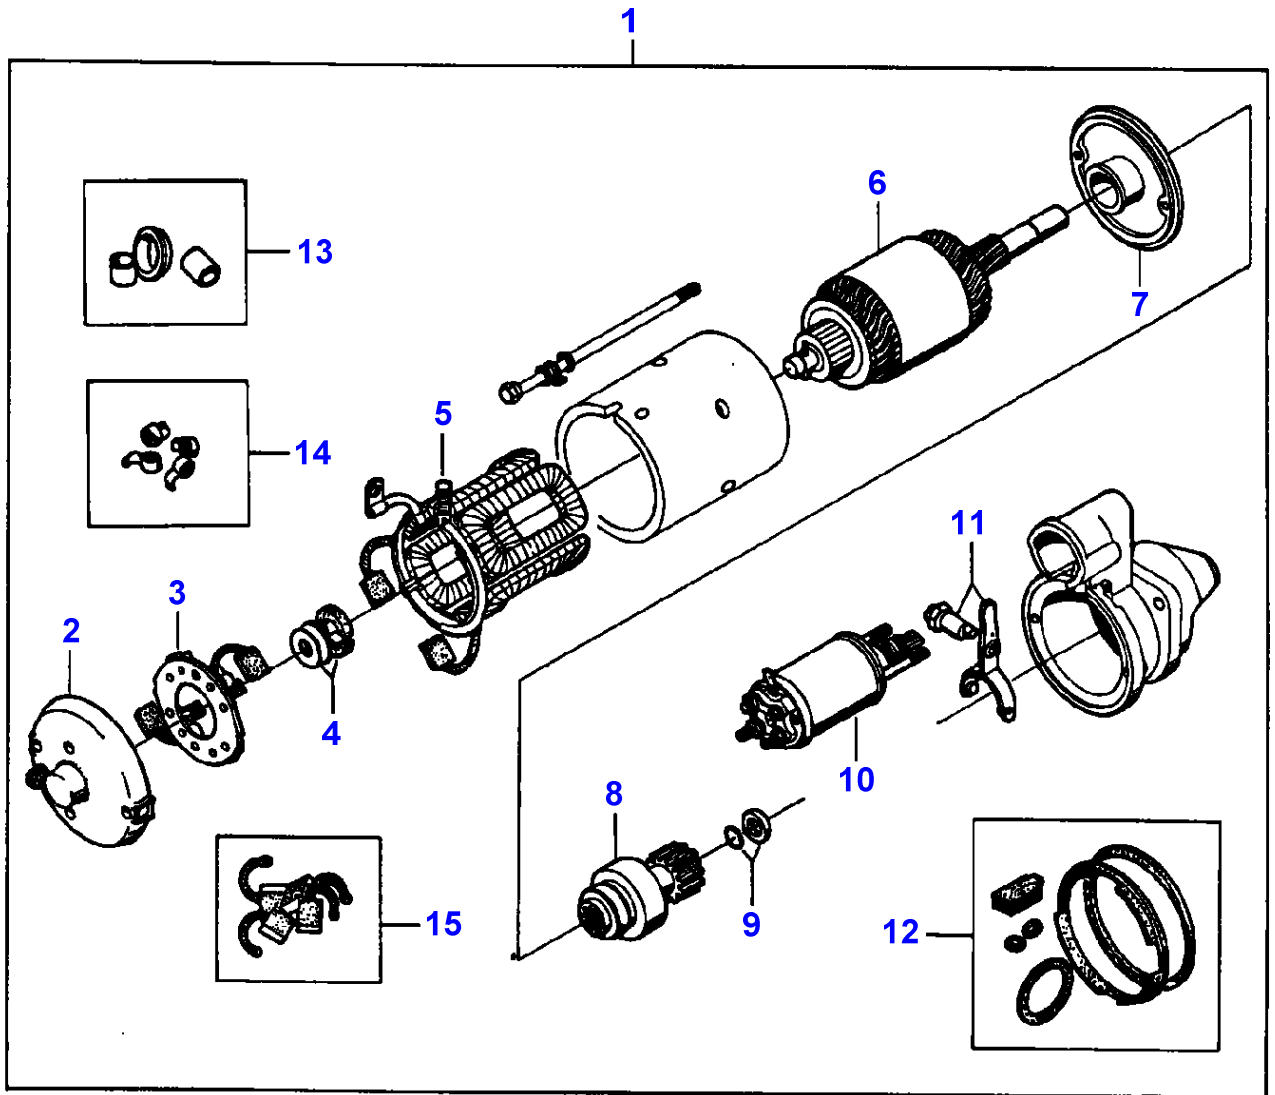

Item	Part Number	Qty	Description	Comments
				ENGINE 612DSIL FROM D 8595
1	V835339303	1	Alternator	12V-45AMP
2	V835339377	1	Pulley	(1)
3	V835339376	1	Fan	(1)
4		1	Lock Washer	[A] (1)
				Not serviced, order REF.12
5		1	Nut	[A] (1)
				Not serviced, order REF.12
6		X	Spacer	[A] (1)
				Not serviced, order REF.12
7		3	Bolt	[C] (1)
				Not serviced, order REF.11
8		3	Lock Washer	[C] (1)
				Not serviced, order REF.11
9		3	Nut	[C] (1)
				Not serviced, order REF.11
10	V835339381	1	Bracket	(1)
11	V835339380	1	Kit, Bolt	[D]
12	V835339379	1	Parts Pack	[B]
13	V835339387	1	Bracket	(1)
14		1	Stator	(1)
				Not serviced, order REF.1
15		1	Rotor	(1)
				Not serviced, order REF.1
16	V835339384	1	Rectifier	(1)
17		1	Screw	(16)
				Not serviced, order REF.16
18		1	Screw	(16)
				Not serviced, order REF.16
19	V835339385	1	Kit, Terminal	(1)
20	V835339386	1	Bearing	(1)
21	V835339388	1	Regulator	(1)
22		1	Regulator	(22)
				Not serviced, order REF.22
23		3	Screw	(22)
				Not serviced, order REF.22
				[C]
				INCLUDED IN KIT MARKED (D)
				[A]
				INCLUDED IN KIT MARKED (B)
				[B]
				INCLUDES ITEMS MARKED (A)
				[D]
				INCLUDES ITEMS MARKED (C)

B-HB25-008-A