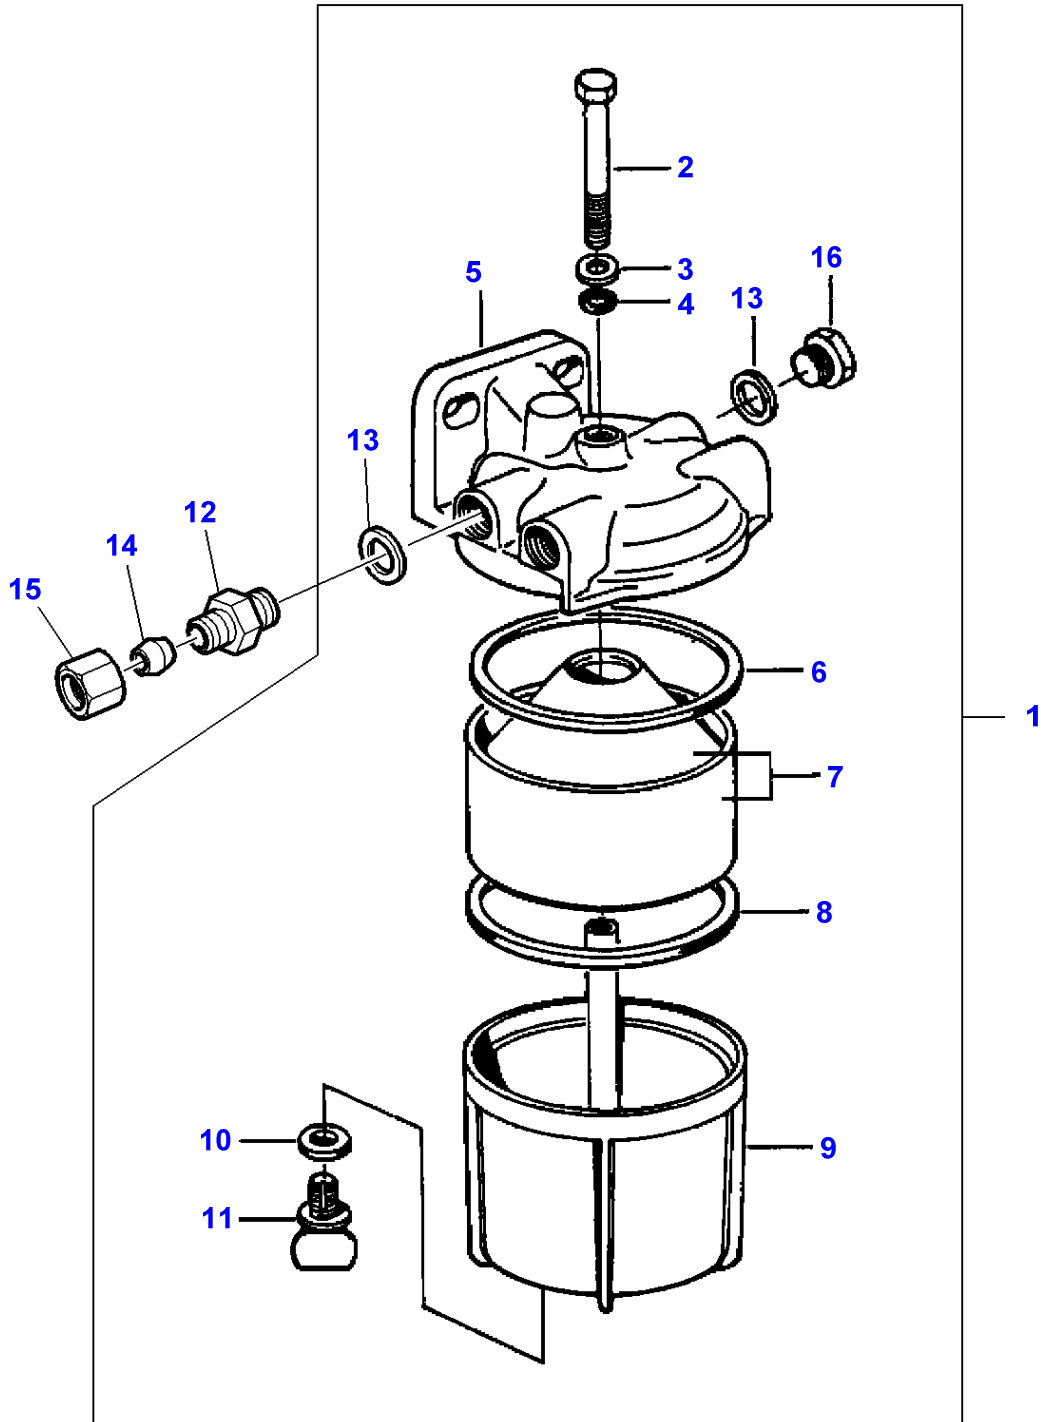

MASSEY FERGUSON

MF 30/31XP/32/34/36/38/40 COMBINE ENGINES, VALMET - 1637219

1637219

INJECTOR - ENGINE 612DSIL FROM D 8595

242

Item	Part Number	Qty	Description	Comments
4	V835339267	X	Shim	(2) Thickness 1.64MM
4	V835339268	X	Shim	(2) Thickness 1.66MM
4	V835339269	X	Shim	(2) Thickness 1.68MM
4	V835339270	X	Shim	(2) Thickness 1.70MM
4	V835339271	X	Shim	(2) Thickness 1.72MM
4	V835339272	X	Shim	(2) Thickness 1.74MM
4	V835339273	X	Shim	(2) Thickness 1.76MM
4	V835339274	X	Shim	(2) Thickness 1.78MM
4	V835339275	X	Shim	(2) Thickness 1.80MM
4	V835339276	X	Shim	(2) Thickness 1.82MM
4	V835339277	X	Shim	(2) Thickness 1.84MM
4	V835339278	X	Shim	(2) Thickness 1.86MM
4	V835339279	X	Shim	(2) Thickness 1.88MM
4	V835339280	X	Shim	(2) Thickness 1.90MM
4	V835339281	X	Shim	(2) Thickness 1.92MM
4	V835339282	X	Shim	(2) Thickness 1.94MM
4	V835339283	X	Shim	(2) Thickness 1.96MM
4	V835339284	X	Shim	(2) Thickness 1.98MM
5	V835331283	1	Spring	(2)
6	V835331284	1	Pin	(2)
7	V835331286	2	Clevis Pin	(2)
8	V835331285	1	Distance Piece	(2)
9	V835331287	2	Clevis Pin	(2)
10	V835331288	1	Body	(2)
11	V835331289	1	Screw	(2)
12	V615870610	2	Seal	(2)
13	V836339179	1	Nozzle	(1)

B-HB30-004-A