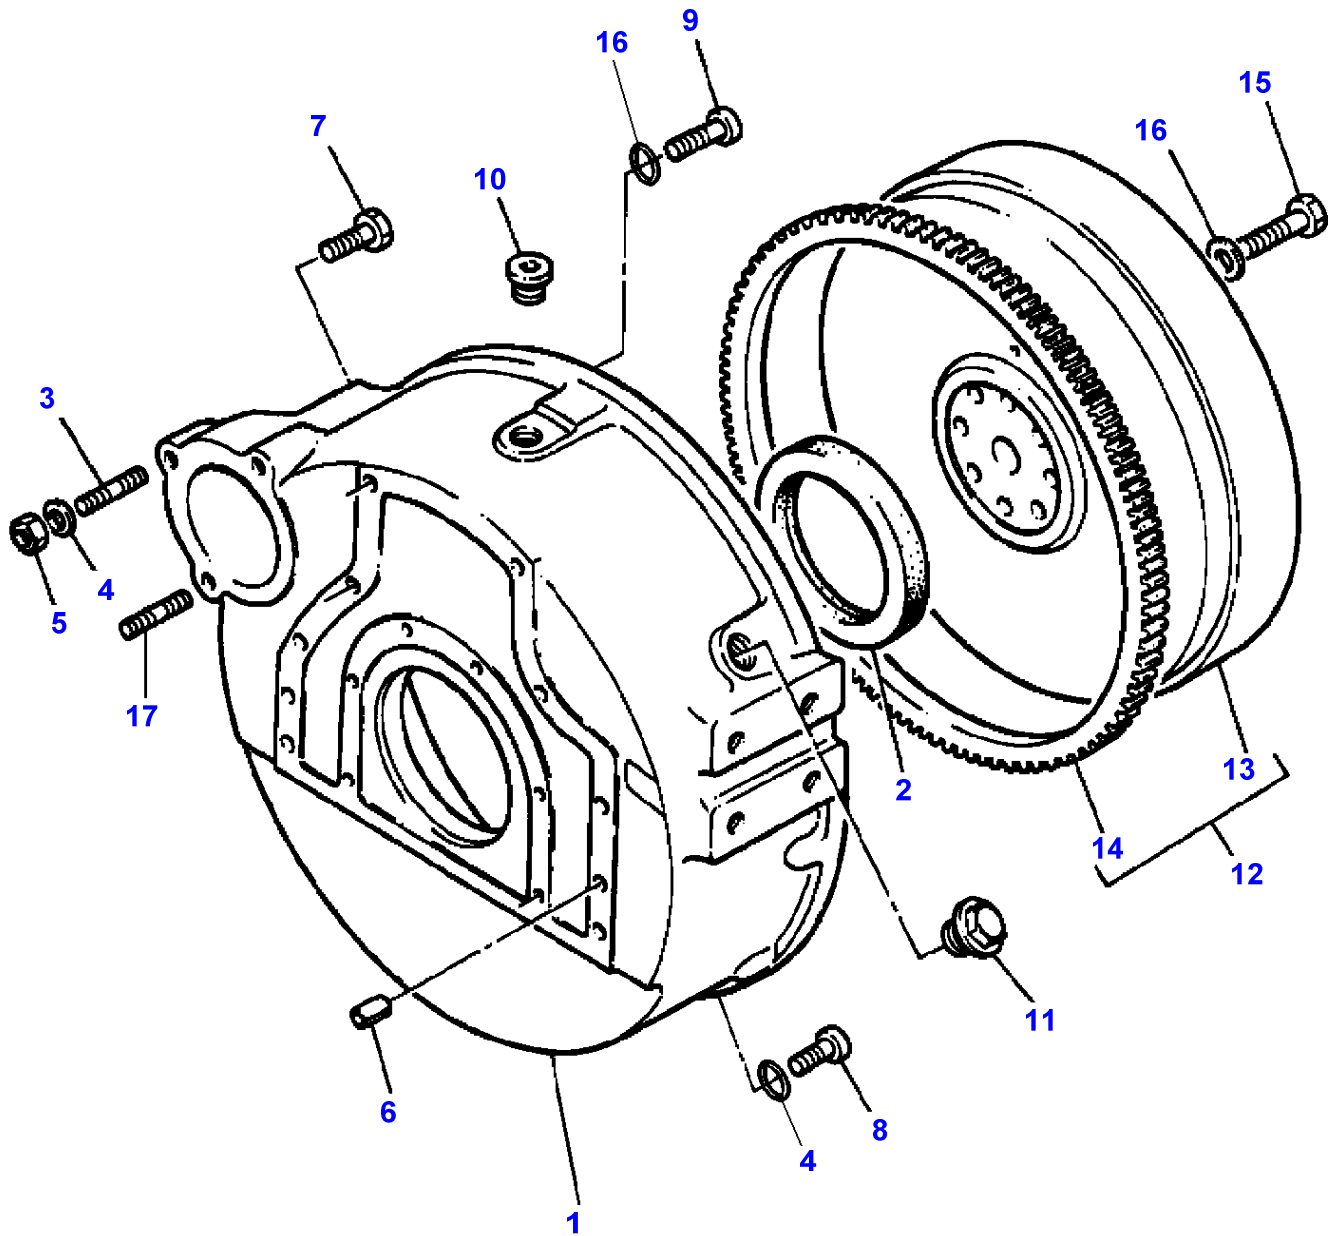

MASSEY FERGUSON

MF 30/31XP/32/34/36/38/40 COMBINE ENGINES, VALMET - 1637219

1637219

TIMING GEAR HOUSING - ENGINE 612DSIL FROM D 8595

228

Item	Part Number	Qty	Description	Comments
				ENGINE 612DSIL FROM D 8595
1	V836352670	1	Gear Case Assy.	
2	V836647419	1	Gasket	
3	V529801440	6	Screw	
4	V598359850	4	Pin	
5	V529801500	3	Screw	
6	V528801400	18	Screw	
7	V640325018	1	Plug	
8	V615881822	1	Seal	
9	V836117329	1	Gasket	
10	V836117328	1	Cover	
11	V529801530	1	Screw	
12	V836017927	1	Plug	
13	V614603540	1	O Ring	
14	V640016026	1	Plug	
15	V529801460	2	Screw	
16	V614105880	1	Seal	Thickness 3MM
	V835328899	1	Chock	
17	V528801360	2	Screw	
18	V836112272	1	Gasket	
19	V836120144	1	Cover	
20	V529801562	1	Screw	
21	V836352823	1	Plate	
22	V836019695	2	Sleeve	

B-HB04-008-A