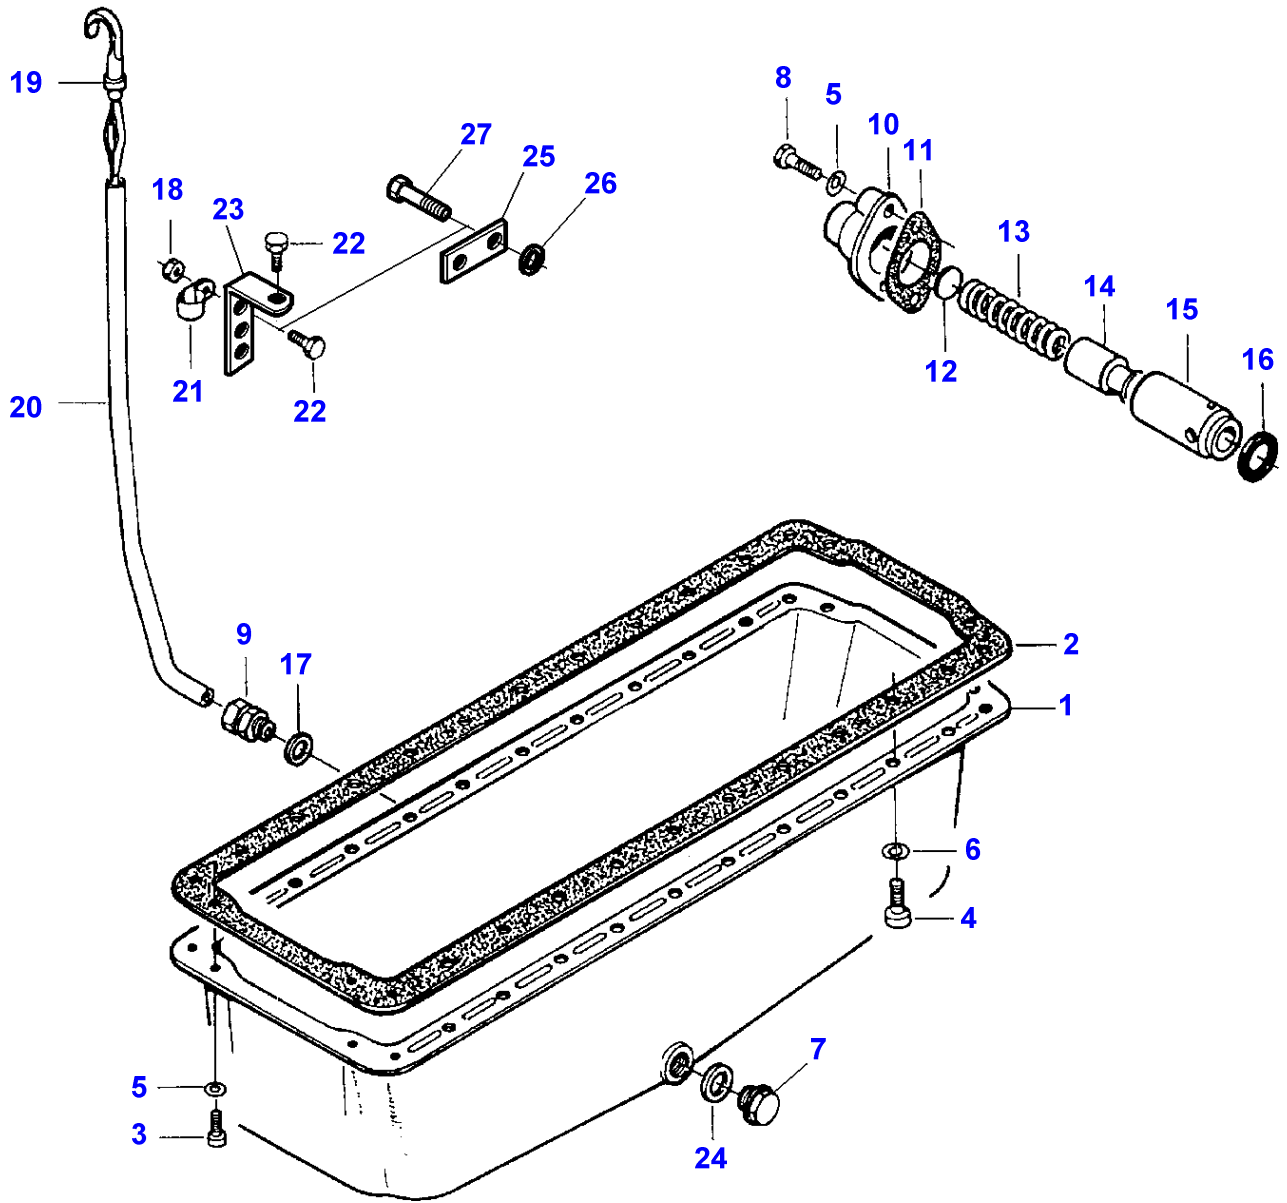

MASSEY FERGUSON

MF 30/31XP/32/34/36/38/40 COMBINE ENGINES, VALMET - 1637219

1637219

CYLINDER HEAD COVER - ENGINE 612DSIL FROM D 8595

233

Item	Part Number	Qty	Description	Comments
				ENGINE 612DSIL FROM D 8595
1	V836322614	1	Valve Cover	Up to Serial or Engine Number
	V836355473	1	Valve Cover	From Serial or Engine Number
2	V836322898	2	Gasket	
3	V510601002	4	Nut	
4	V836119855	4	Washer	
5	V836012841	4	Gasket	
6	V836322245	1	Bracket	
7	V836355302	1	Valve Cover	
8	V836659697	1	Plug	Replace and repair. Old not interchangeable with new V836640091
9	V836647814	1	Tube	Up to Serial or Engine Number
	V836647814	1	Tube	
10	V602075528	1	Clamp	

B-HB10-012-A