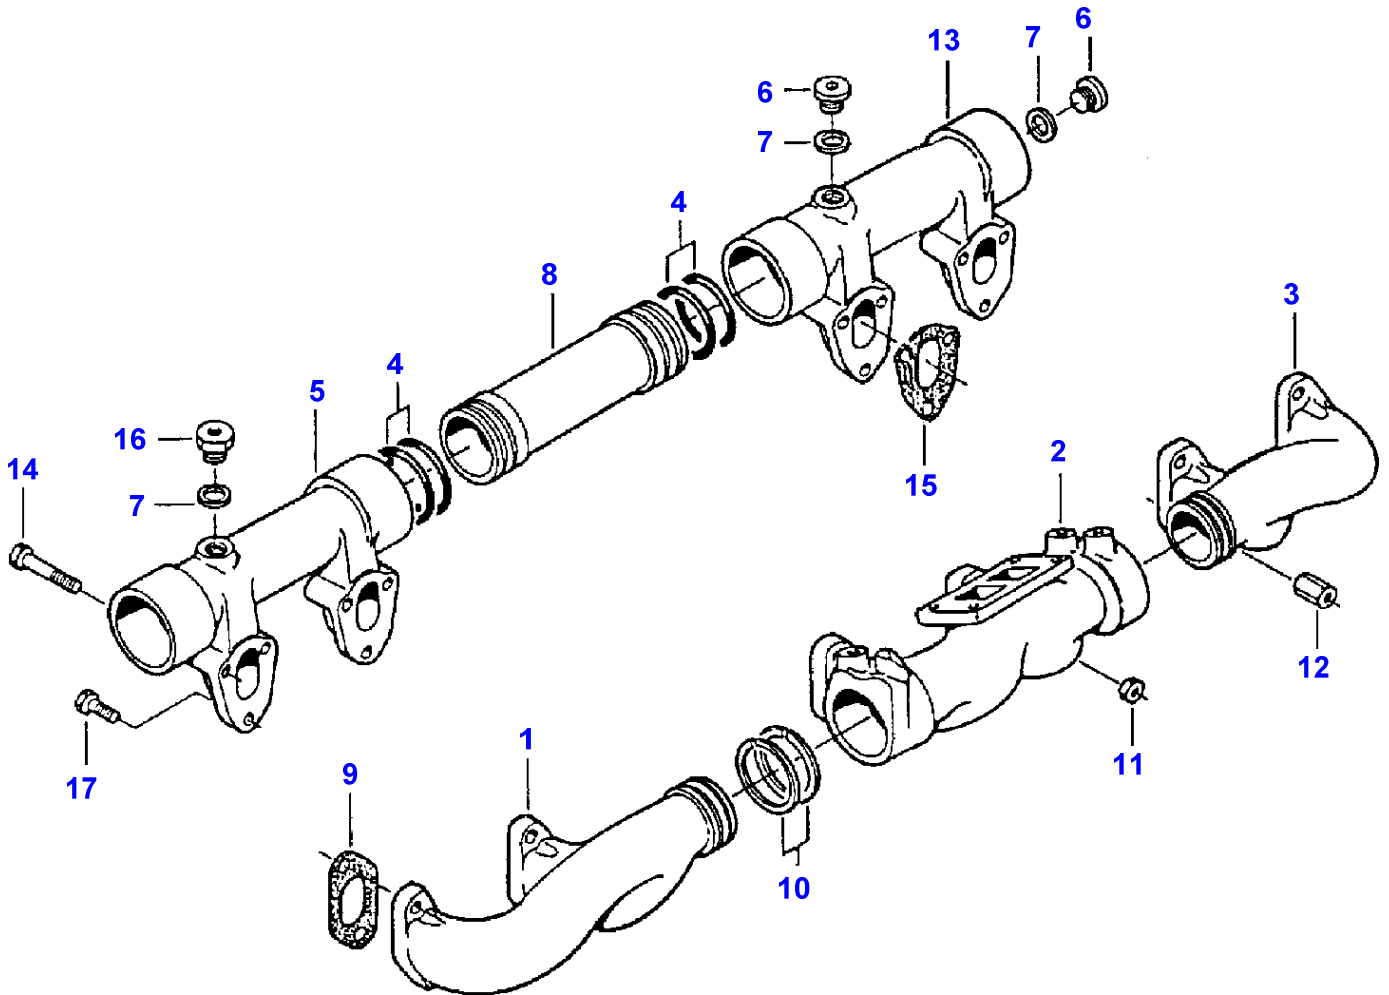

MASSEY FERGUSON

MF 30/31XP/32/34/36/38/40 COMBINE ENGINES, VALMET - 1637219

1637219

TURBOCHARGER-INLET AND EXHAUST MANIFOLD - ENGINE 612DSIL FROM D 8595 UP TO E 8441

245

Item	Part Number	Qty	Description	Comments
				ENGINE 612DSIL FROM D 8595 UP TO E 8441
1	V836322794	1	Manifold	
2	V836322793	1	Manifold	
3	V836322795	1	Manifold	
4	V836122248	2	Hose	
5	V602061668	4	Clamp	Repairs and replaces V602083550
6	V640325018	2	Plug	
7	V615881822	3	Seal	
8	V500950800	12	Washer	
9	V836122886	6	Joint	
10	V836316519	4	Segment	
11	V504801002	11	Nut	
12	V836020147	1	Nut	
13	V836340898	1	Parts Pack	
14	V836340898	1	Parts Pack	
15	V836322247	4	Joint	
16	V836119643	1	Plug	
17	V528801380	4	Screw	
18	V529801460	8	Screw	

B-HB19-009-A