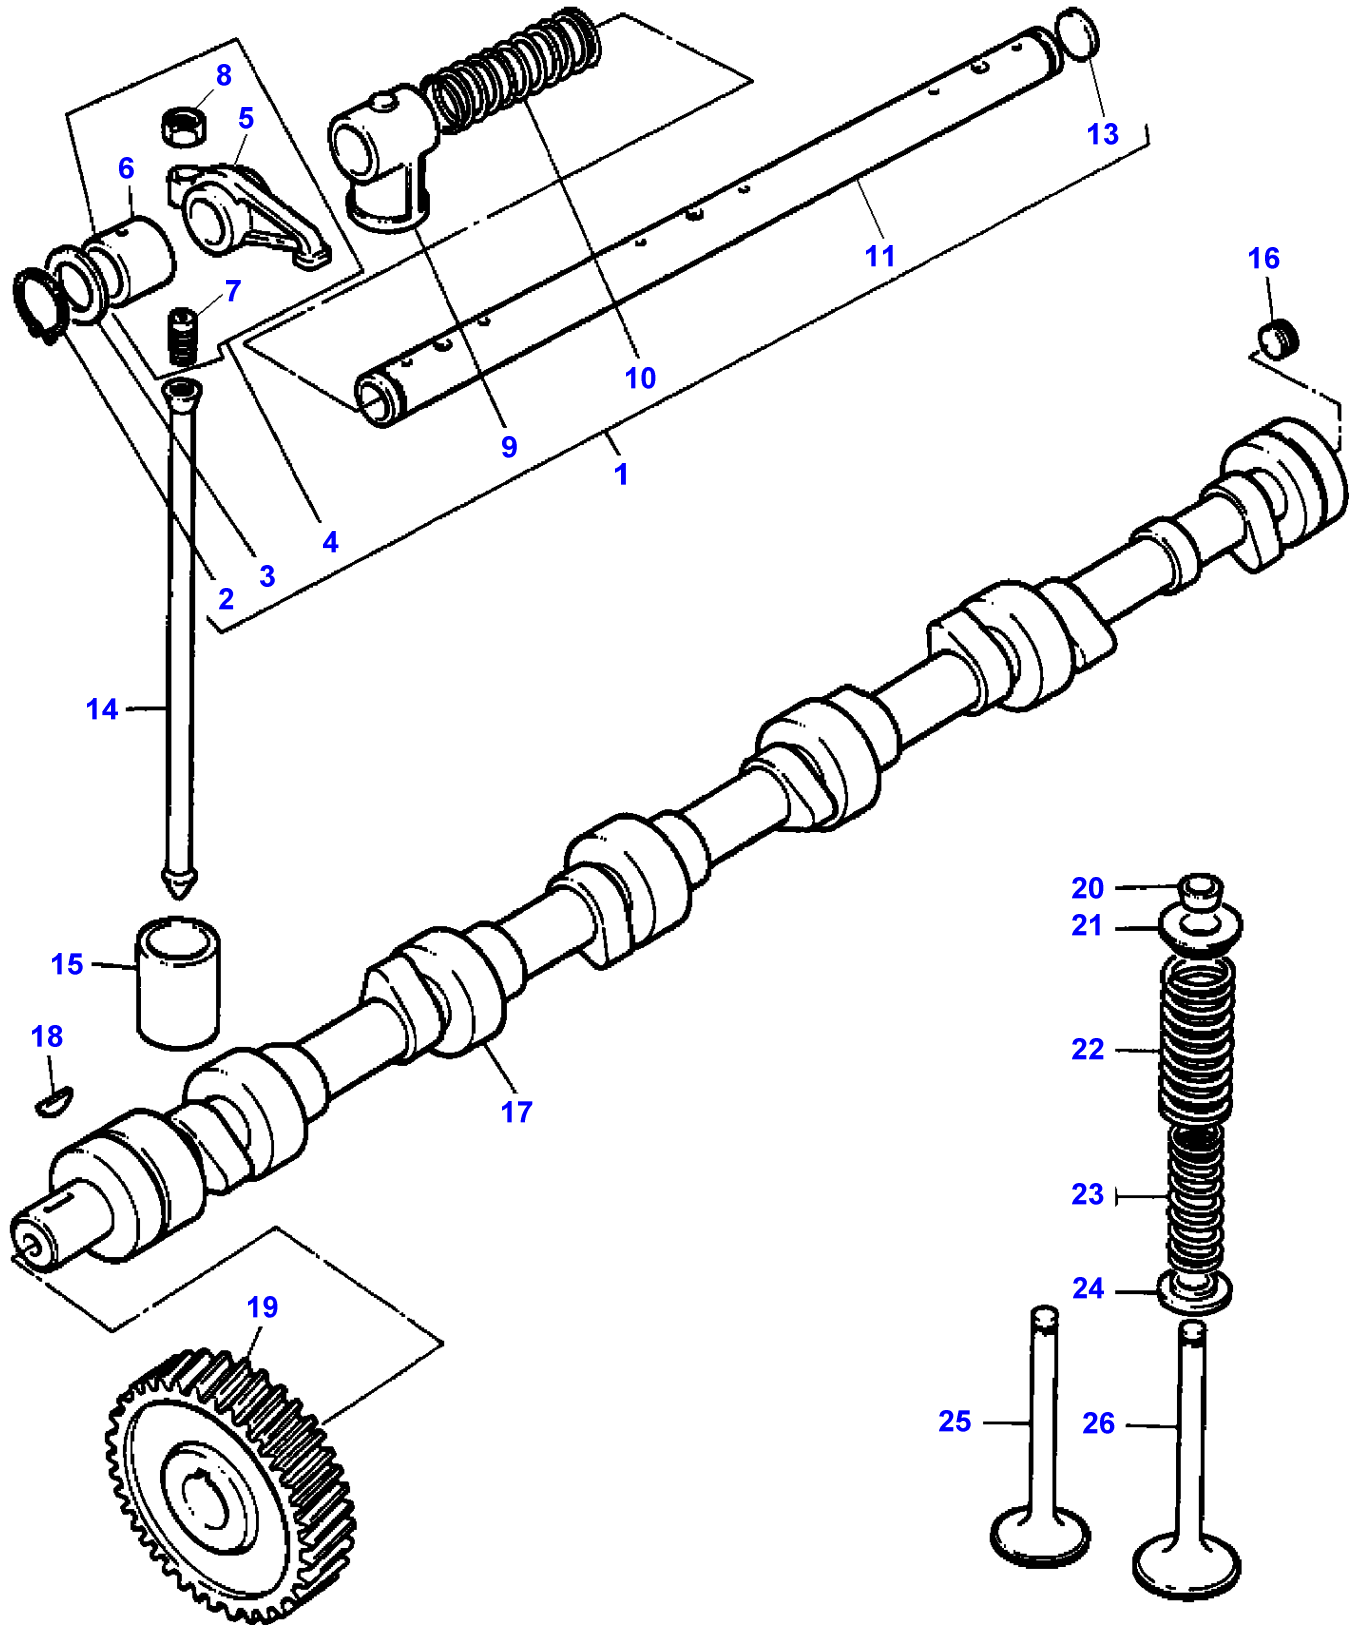

MASSEY FERGUSON

MF 30/31XP/32/34/36/38/40 COMBINE ENGINES, VALMET - 1637219

1637219

CRANKSHAFT, PISTONS AND CONNECTING RODS - ENGINE 612DSIL FROM D 8595

230

Item	Part Number	Qty	Description	Comments
16	V836122840	1	Pinion	
17	V581804640	6	Screw	
18	V595954600	1	Pin	
19	V581804620	3	Screw	
20	V836122732	1	Ring	
21	V836322586	1	Hub	
22	V836340689	1	Damper	
23	V836355024	1	Pulley	
24	V836322221	1	Nut	

B-HB06-009-A