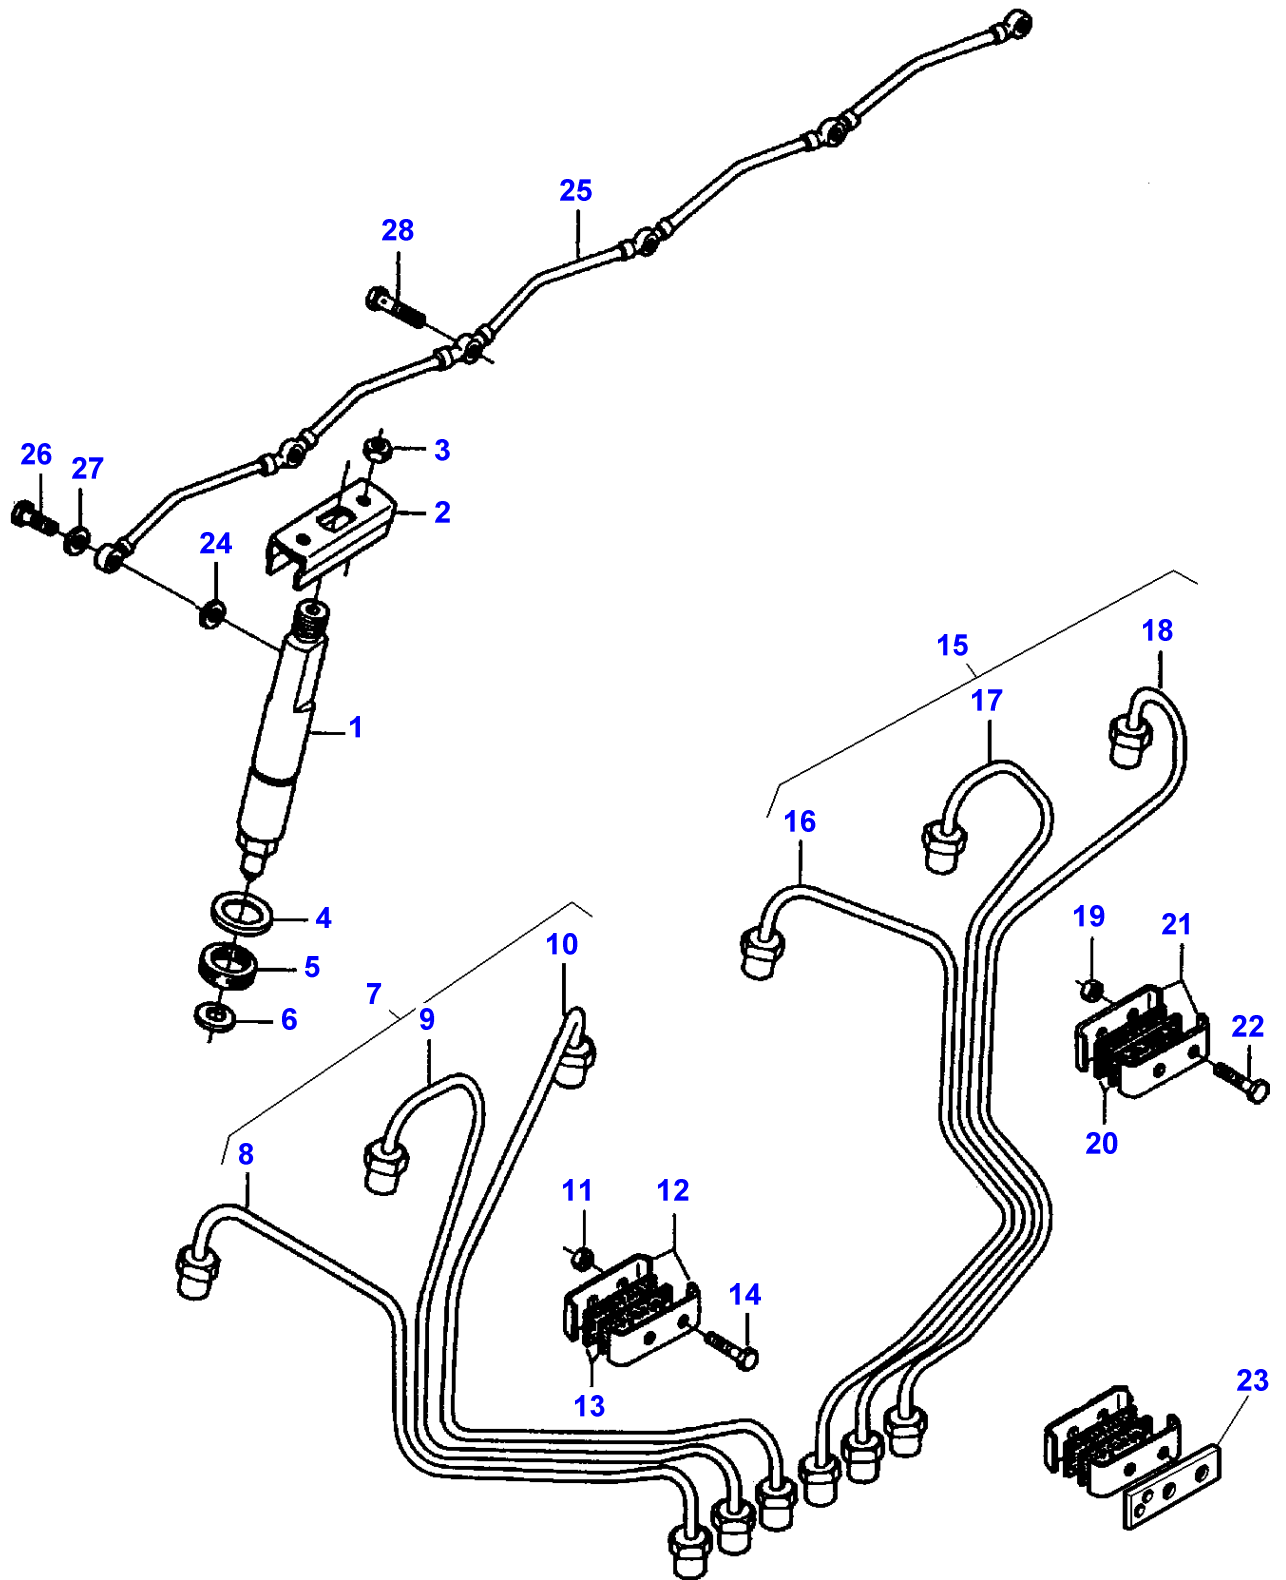

MASSEY FERGUSON

MF 30/31XP/32/34/36/38/40 COMBINE ENGINES, VALMET - 1637219

1637219

PUMP - ENGINE 612DSIL FROM D 8595

240

Item	Part Number	Qty	Description	Comments
				ENGINE 612DSIL FROM D 8595
1	V836340066	1	Pump	
2	V835339884	1	Pump	(1)
3	V835340020	1	Union	(1)
4	V615881620	1	Seal	(1)
5	V835340021	1	O Ring	(1)
6	V836340067	1	Union	(1)
7	V836340068	1	Clevis Pin	(1)
8	V836139015	1	O Ring	(1)
9	V836340069	1	Body	(1)
10	V835339876	1	O Ring	(1)
11	V835339877	1	Plunger	(1)
12	V835339882	1	Gasket	(1)
13	V835339880	2	Pressure Valve	(1)
14	V835339878	1	Spring	(1)
15	V835339879	2	Washer	(1)
16	V835340018	1	Housing	(1)
17	V836329194	1	Gasket	
18	V500450602	3	Washer	
19	V504600602	3	Nut	

B-HB16-009-A