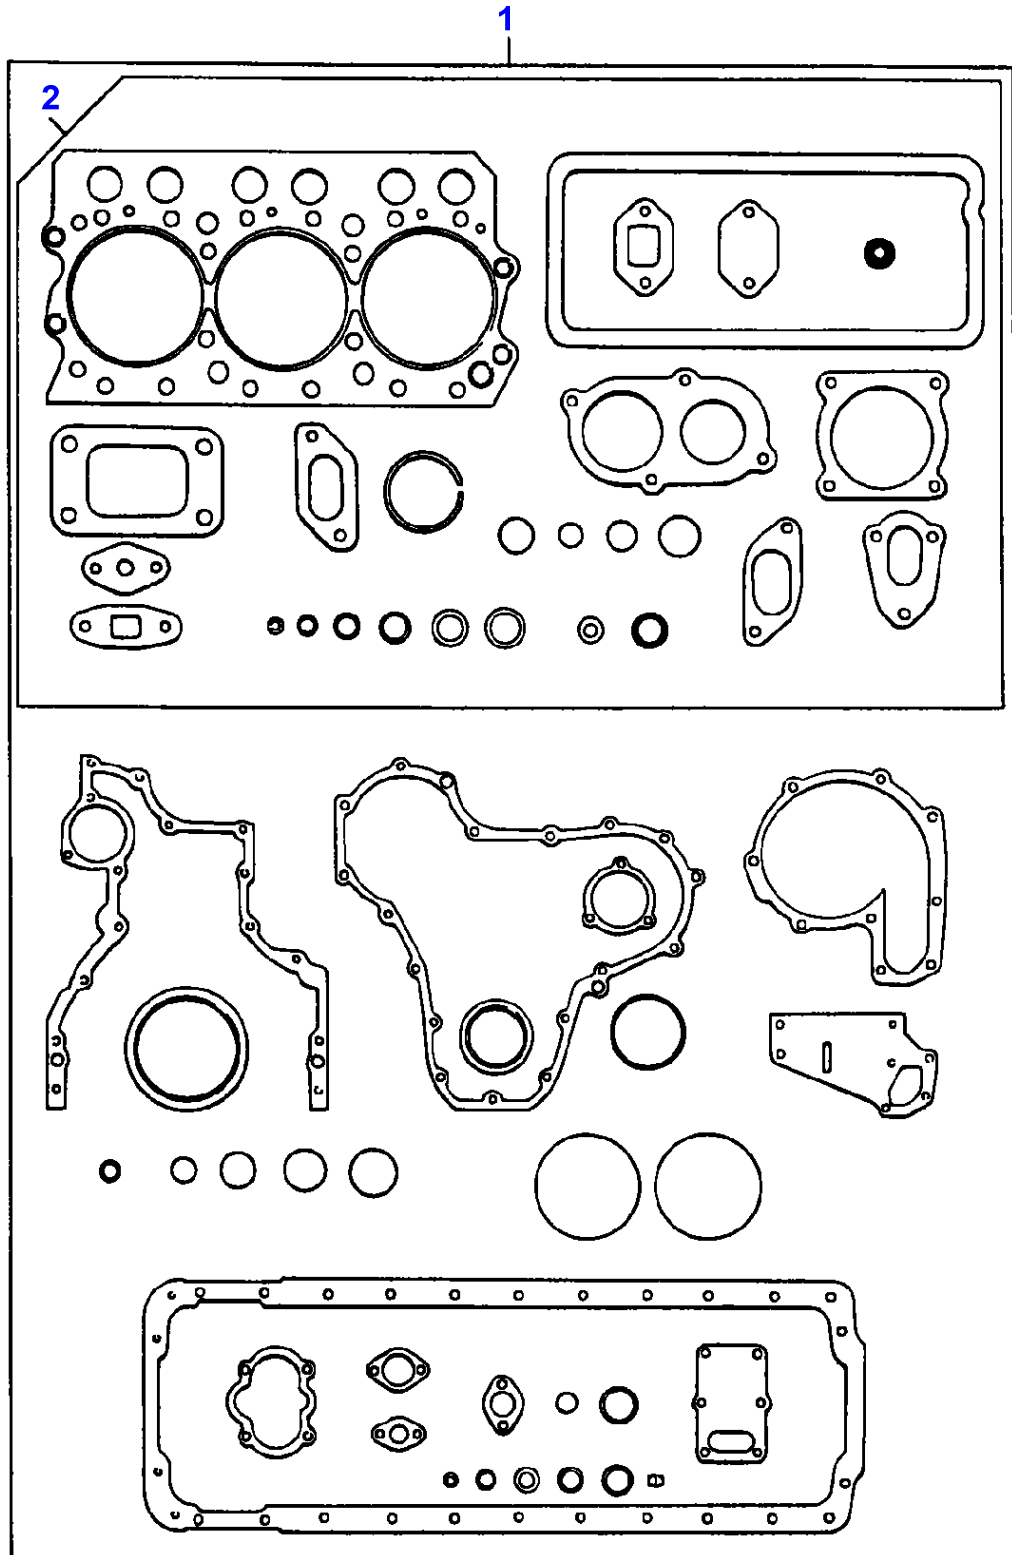

MASSEY FERGUSON

MF 30/31XP/32/34/36/38/40 COMBINE ENGINES, VALMET - 1637219

1637219

INTERCOOLER - ENGINE 612DSIL FROM D 8595

258

Item	Part Number	Qty	Description	Comments
				ENGINE 612DSIL FROM D 8595
1	V836338780	1	Housing	
2	V836328983	1	Gasket	
3	V836328116	1	Cooler	
4	V836328983	1	Gasket	
5	V836336394	1	Manifold	
6	V836324568	1	Gasket	
7	V836338227	1	Cover	
8	V500950800	4	Washer	
9	V528801400	4	Screw	
10	V529801580	12	Setscrew	
11	V500950800	12	Washer	
12	V836006803	6	Joint	
13	V615882227	2	Gasket	
14	V836114958	1	Plug	
15	V614601930	6	O Ring	
16	V836338316	3	Flange	
17	V836120989	6	Washer	
18	V528801400	6	Screw	
19	V602087528	4	Clamp	
20	V836329496	2	Hose	
21	V836336188	1	Pipe	Up to Serial or Engine Number E 8441
	V836355457	1	Pipe	From Serial or Engine Number E 8442
22	V641176018	1	Union	
23	V836338546	1	Pipe	
24	V602074620	1	Clamp	
25	V602087528	2	Clamp	
26	V836329496	1	Hose	
27	V615881420	1	Gasket	
28	V640046014	1	Plug	
29	V500950800	7	Washer	
30	V640045022	5	Plug	
31	V615882227	5	Gasket	
32	V835336601	5	Screw	
33	V581804640	7	Screw	
34	V836146021	1	Plug	From Serial or Engine Number E 5869

B-HB28-006-A