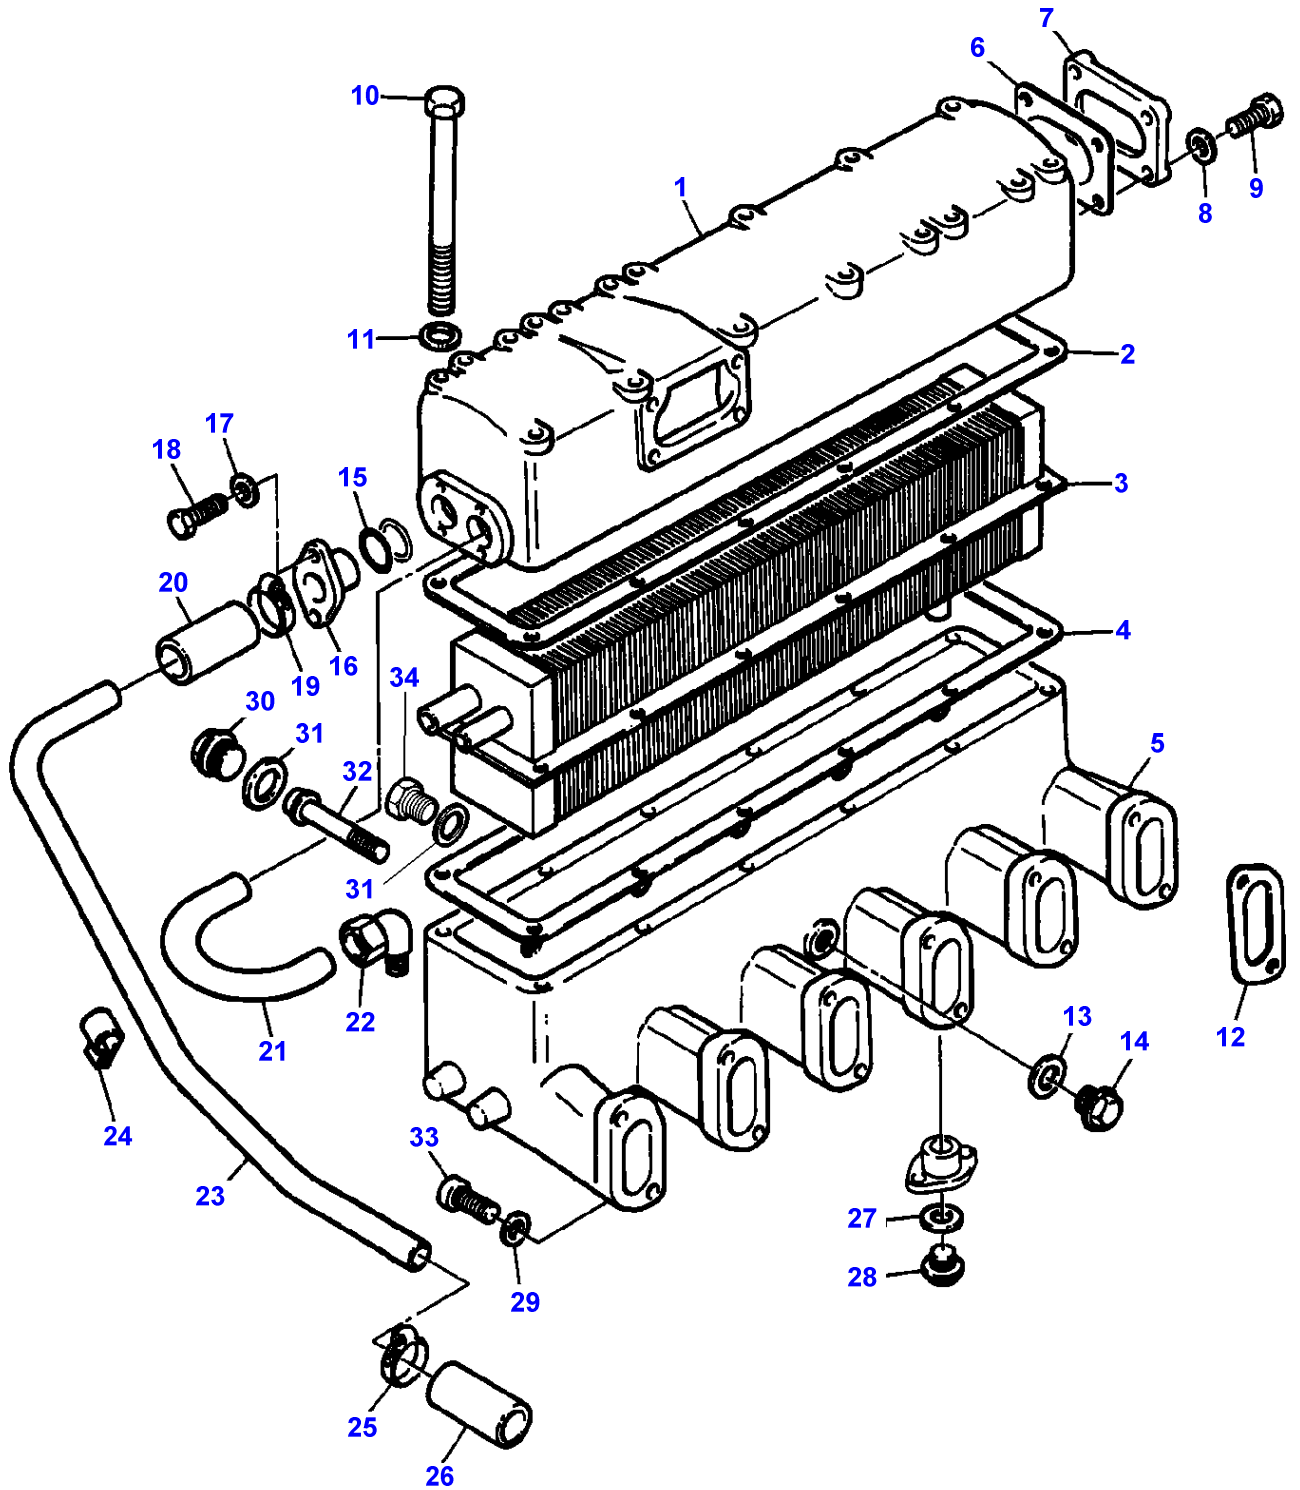

MASSEY FERGUSON

MF 30/31XP/32/34/36/38/40 COMBINE ENGINES, VALMET - 1637219

1637219

THERMOSTAT - ENGINE 612DSIL FROM D 8595

257

Item	Part Number	Qty	Description	Comments
				ENGINE 612DSIL FROM D 8595
1	V529801550	4	Screw	
2	V500950800	4	Washer	
3	V836329631	1	Cover	
4	V836329632	1	Gasket	
5	V836352903	1	Thermostat	83 DEG.C. Repairs and replaces 3637649M1
6	V836015156	1	Thermostat	79 DEG.C.
7	V836336347	1	Housing	Up to Serial or Engine Number E 8441
	V836355440	1	Housing	From Serial or Engine Number E 8442
8	V581804710	2	Screw	Up to Serial or Engine Number E 8441
	V581804690	2	Screw	From Serial or Engine Number E 8442
9	V836015967	2	Seal	
10	V614602930	2	O Ring	
11	V836338515	1	Distance Piece	
12	V640325018	1	Plug	
13	V615881822	1	Seal	
14	V640325014	1	Plug	
15	V615881418	1	Seal	
16	V614604958	2	O Ring	From Serial or Engine Number E 8442
17	V654271208	2	Sensor	

B-HB26-003-A