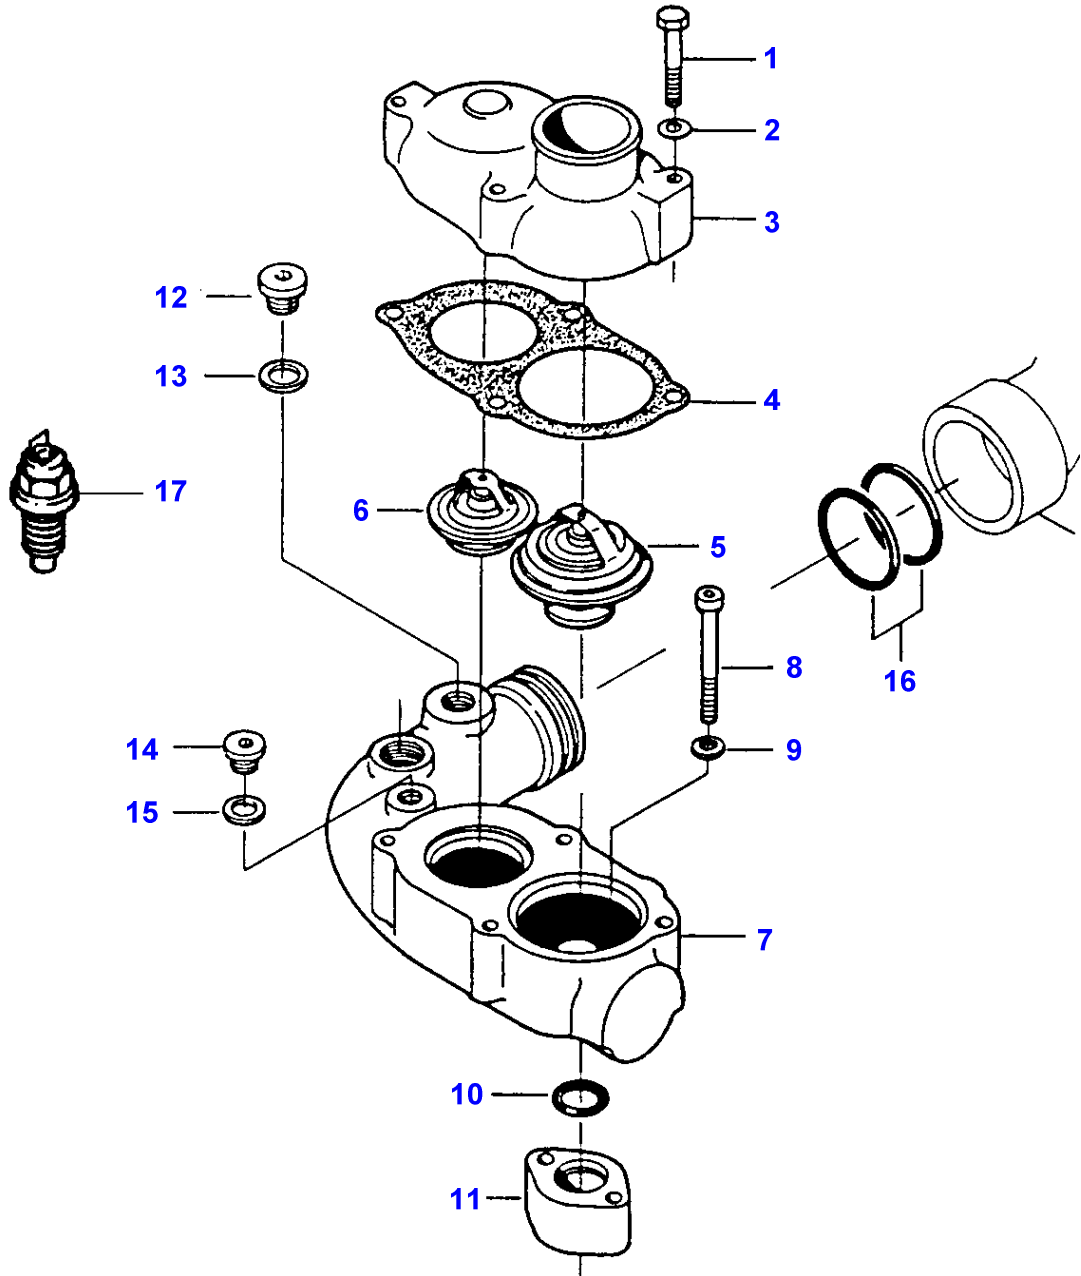

MASSEY FERGUSON

MF 30/31XP/32/34/36/38/40 COMBINE ENGINES, VALMET - 1637219

1637219

STOP SWITCH - ENGINE 612DSIL FROM D 8595

256

Item	Part Number	Qty	Description	Comments
				ENGINE 612DSIL FROM D 8595
1	V835331899	1	Solenoid	12V
2	V836347341	1	Bracket	
3	V528801082	4	Screw	
4	V504600602	5	Nut	
5	V835331901	1	Joint	
6	V836352810	1	Rod	
7	V836330046	1	Joint	
8	V836352811	1	Mounting	
9	V528800782	1	Screw	
10	V504600502	1	Nut	
11	V563804200	1	Screw	
12	V836355166	1	Support	
13	V836352735	1	Spring	
14	V836328421	2	Sleeve	
15	V529801990	2	Screw	
16	V529801102	1	Screw	
17	V510600602	2	Nut	

B-HB09-008-A