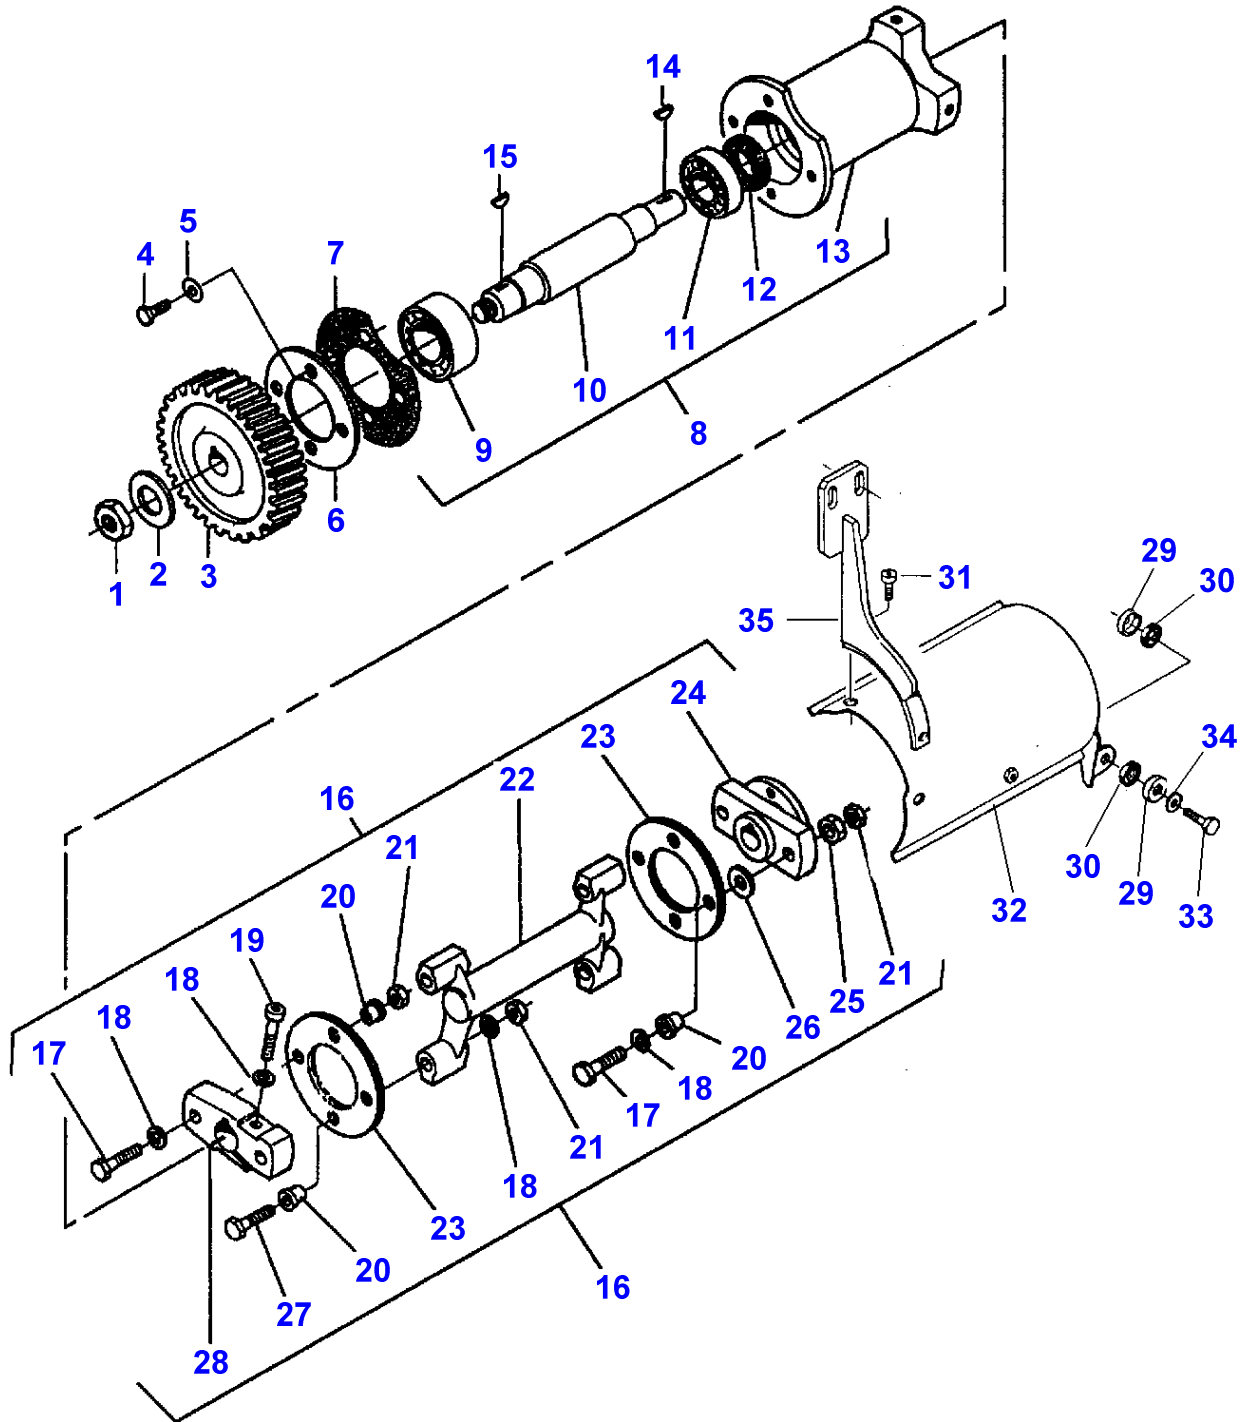

MASSEY FERGUSON

MF 30/31XP/32/34/36/38/40 COMBINE ENGINES, VALMET - 1637219

1637219

INJECTION PUMP - ENGINE 612DSIL FROM D 8595

238

Item	Part Number	Qty	Description	Comments
				ENGINE 612DSIL FROM D 8595
1	V836354560	1	Injection Pump	265HP 7.325
1	V836340447	1	Injection Pump	290HP 7.325
2	V836336358	1	Bracket	
3	V581805130	2	Screw	
4	V581805150	2	Screw	
5	V500151050	4	Washer	
6	V836324870	2	Sleeve	
7	V595954600	2	Pin	
8	V581805020	4	Screw	
9	V615881420	9	Gasket	
10	V836316814	1	Pressure Valve	
11	V641166006	2	Elbow Nipple	
12	V836120491	1	Pipe	
13	V836338624	1	Pipe	
14	V640435010	3	Screw	
15	V836330959	1	Valve	
16	V640255210	2	Pipe	
17	V836007420	1	Screw	
18	V836355051	1	Pipe	
19	V836128482	1	Support	
20	V602070605	1	Clamp	
21	V510600502	1	Nut	
22	V528801740	1	Screw	
23	V528800762	1	Screw	
24	V615570812	2	Gasket	
25	V640435005	1	Screw	
26	V615881216	3	Gasket	
27	V836338993	1	Union	
28	V836338620	1	Pipe	
29	V836338721	1	Support	
30	V602074608	1	Clamp	
31	V510600602	1	Nut	
32	V528801750	1	Screw	
33	V528801082	1	Screw	
34	V640435008	1	Screw	
35	V641136005	1	Union	
36	V836355050	1	Pipe	

B-HB14-011-A