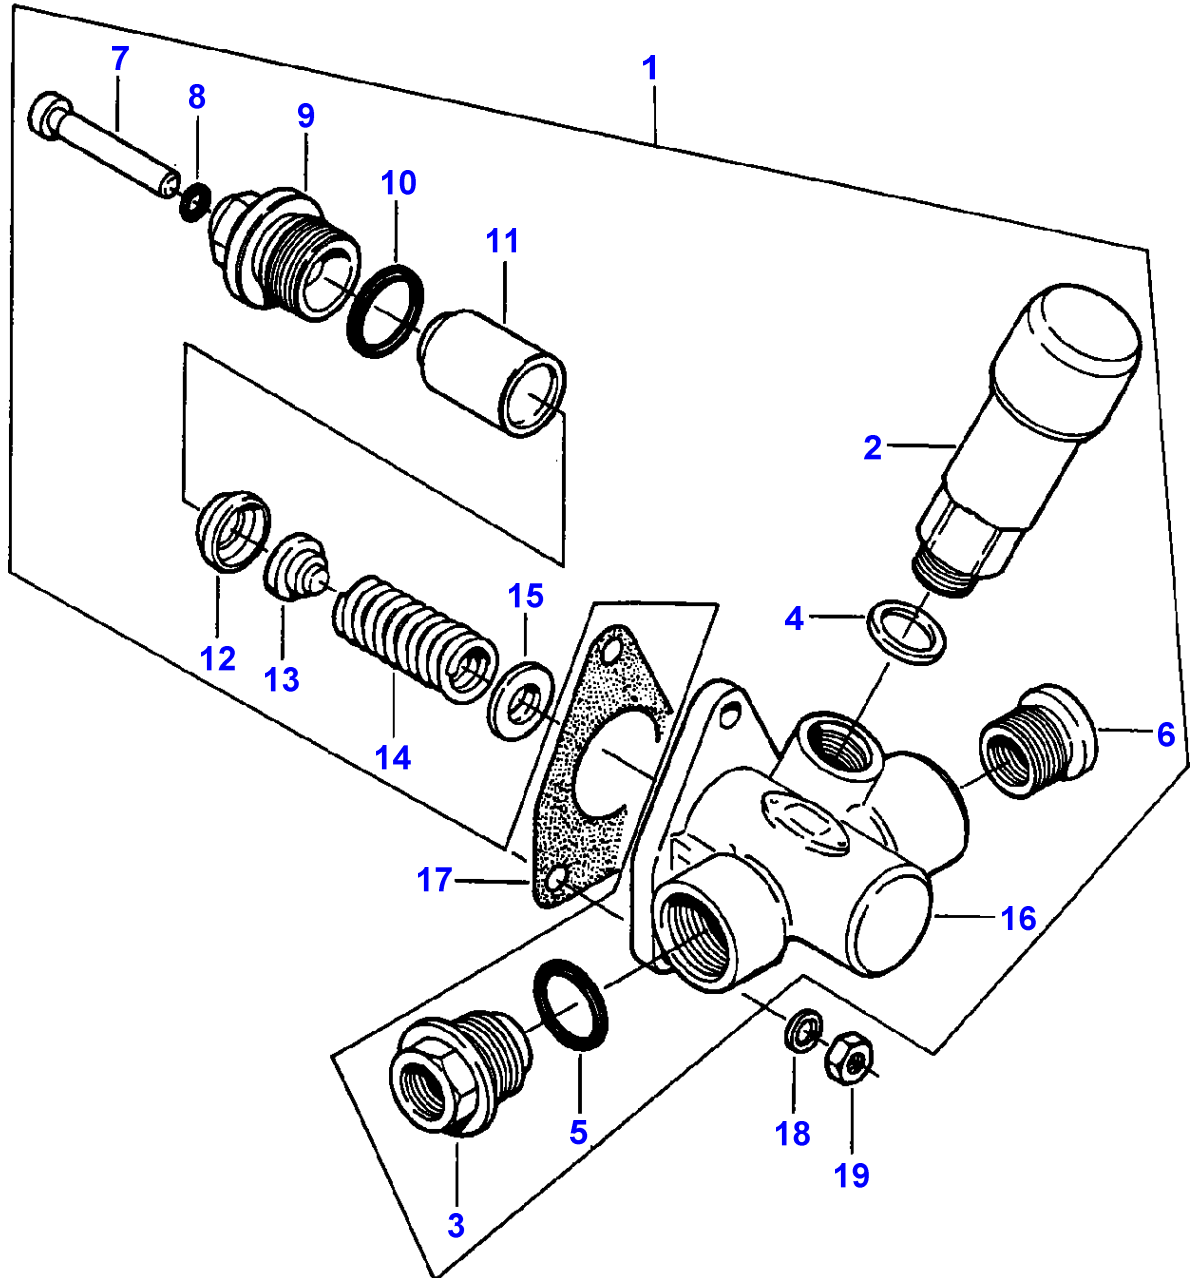

MASSEY FERGUSON

MF 30/31XP/32/34/36/38/40 COMBINE ENGINES, VALMET - 1637219

1637219

INJECTION PUMP - ENGINE 612DSIL FROM D 8595

239

Item	Part Number	Qty	Description	Comments
				ENGINE 612DSIL FROM D 8595
1	V510611602	1	Nut	
2	V836328602	1	Washer	
3	V836355399	1	Gear	
4	V528801400	4	Screw	
5	V500950800	4	Washer	
6	V836336668	1	Washer	
7	V836336669	1	Gasket	
8	V836336666	1	Drive	
9	V610032070	1	Bearing Assy	(8)
10	V836328186	1	Shaft	(8)
11	V610062060	1	Bearing Assy	(8)
12	V614103047	1	Gasket	(8)
13	V836336667	1	Hub	(8)
14	V603305650	1	Key	
15	V603305760	1	Key	
16	V836328658	1	Coupler	
17	V528801810	4	Screw	(16)
18	V500451000	9	Washer	(16)
19	V581705060	1	Screw	(16)
20	V836316809	8	Bush	(16)
21	V504801002	8	Nut	(16)
22	V836324786	1	Spacer	(16)
23	V836316806	8	Disc	(16)
24	V836316805	1	Bearing Carrier	(16)
25	V836316807	2	Nut	(16)
26	V836316808	2	Washer	(16)
27	V528901830	4	Screw	(16)
28	V836316810	1	Bearing Carrier	(16)
29	V836119855	2	Washer	
30	V836012841	2	Gasket	
31	V581804600	2	Screw	
32	V836338556	1	Cowl	
33	V528801410	1	Adjusting Screw	
34	V500150842	1	Washer	
35	V836355359	1	Support	

B-HB15-010-A