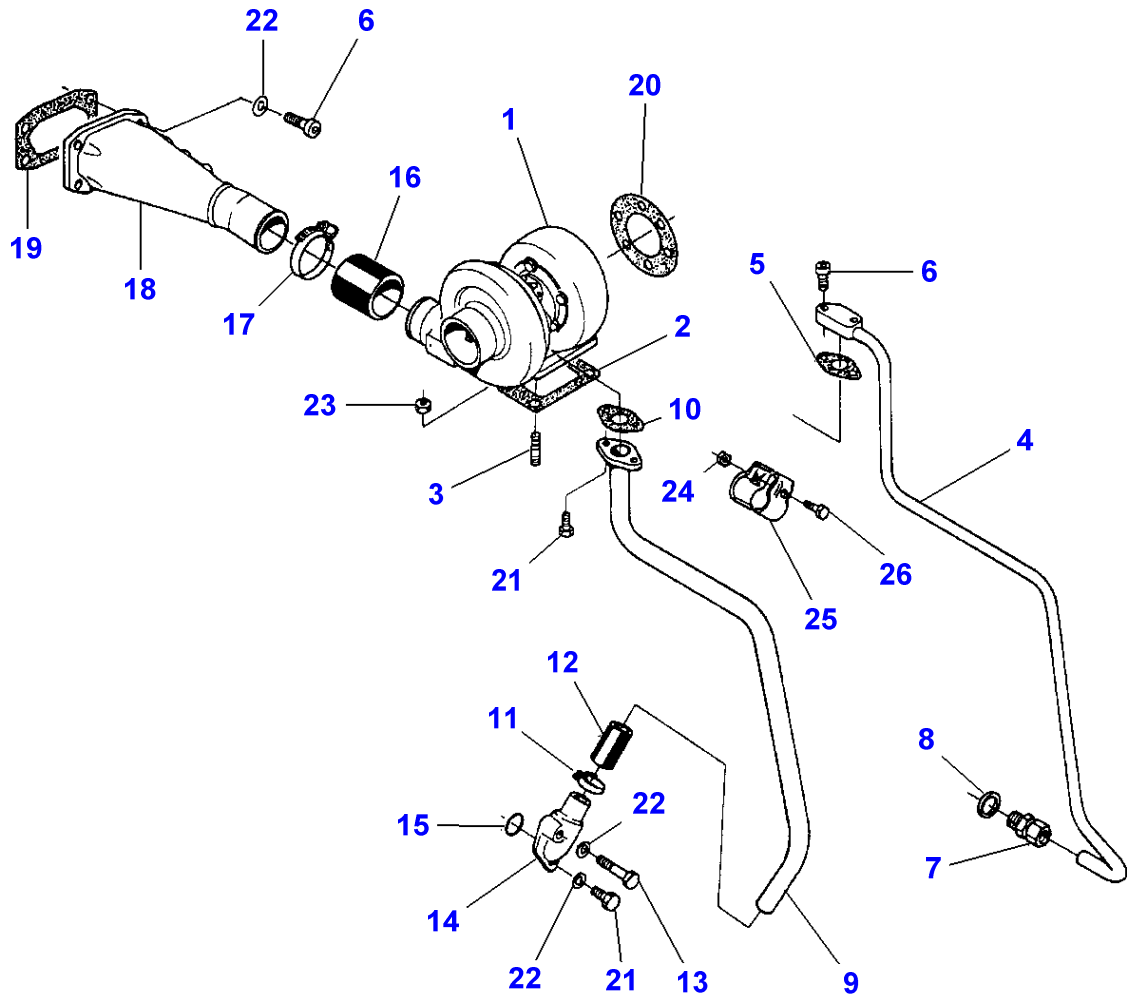

B-HB20-007-A

MASSEY FERGUSON

MF 30/31XP/32/34/36/38/40 COMBINE ENGINES, VALMET - 1637219

1637219

TURBOCHARGER-PIPES - ENGINE 612DSIL FROM D 8595

247

Item	Part Number	Qty	Description	Comments
				ENGINE 612DSIL FROM D 8595
1	V836340641	1	Turbocharger	See Page - Reference Number 215
2	V836316726	1	Gasket	
3	V546801780	4	Stud	
4	V836338621	1	Pipe	
5	V836308344	1	Joint	
6	V581804630	6	Screw	
7	V641086012	1	Union	
8	V615881620	1	Seal	
9	V836338649	1	Pipe	
10	V836324580	1	Joint	
11	V602087528	2	Clamp	
12	V835324317	1	Hose	
13	V529801480	1	Screw	
14	V836346405	1	Tube	
15	V614603230	1	O Ring	
16	V836128181	1	Hose	
17	V602061668	2	Clamp	Repairs and replaces V602083550
18	V836338225	1	Pipe	
19	V836338372	1	Gasket	
20	V836338985	1	Gasket	
21	V528801380	3	Screw	
22	V500950800	6	Washer	
23	V521601000	4	Nut	
24	V510600602	2	Nut	
25	V835324324	4	Clamp	
26	V529801112	2	Screw