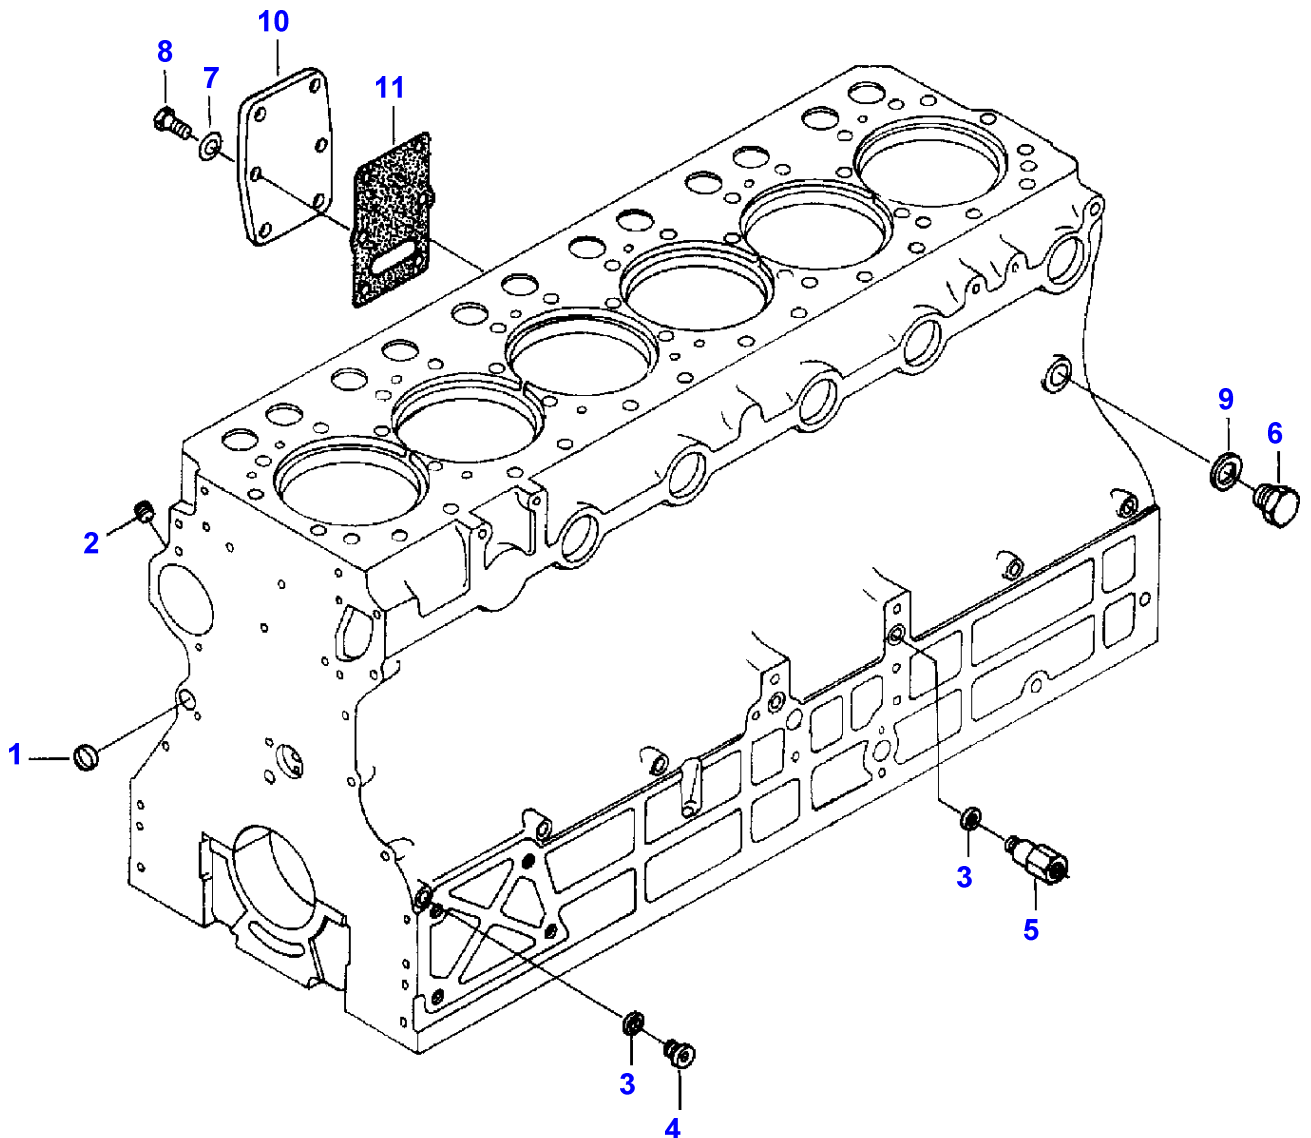

MASSEY FERGUSON

MF 30/31XP/32/34/36/38/40 COMBINE ENGINES, VALMET - 1637219

1637219

CYLINDER BLOCK - ENGINE 612DSIL FROM D 8595

226

Item	Part Number	Qty	Description	Comments
				ENGINE 612DSIL FROM D 8595
1	V836347916	1	Cylinder Block	
2	V835346889	1	Bush	(1)
3	V836322975	1	Bush	(1)
4	V836322608	2	Bush	(1)
5	V836322609	2	Bush	(1)
6	V836322610	1	Bush	(1)
	V835336463	1	Parts Pack	(1) Diameter + 61MM
7	V640016040	5	Plug	(1)
8	V836324757	6	Bearing Carrier	(1)
9	V836214478	12	Bush	(8)
10	V836324756	1	Bearing Carrier	(1)
11	V836214478	2	Bush	(10)
12	V529903180	14	Screw	(1)
13		1	Bearing Carrier	(8) Not serviced, order REF.8
14	3637621M1	6	Liner	STANDARD
	V836338436	6	Liner	Thickness 9.08MM.
	V836338437	6	Liner	Thickness 9.13MM.
	V836338438	6	Liner	Thickness 9.23MM.
15	V836338601	6	Valve	
16	V835322233	12	O Ring	
17	V835336903	6	O Ring	
18	V640016012	1	Plug	
19	V836122760	1	Gear	
20	V836122757	1	Shaft	(19)
21	V610071079	2	Bearing	(19)
22	V836122756	1	Gear	(19)
23	V836122759	1	Flange	(19)
24	V528801360	4	Screw	(19)
25	V529902720	1	Screw	
26	V836122758	1	Flange	
27	V836114523	1	Pin	
28		1	Bearing Carrier	(10) Not serviced, order REF.10
29	V836338602	6	Pipe	
30	V836852744	1	Plug	

B-HB02-015-A