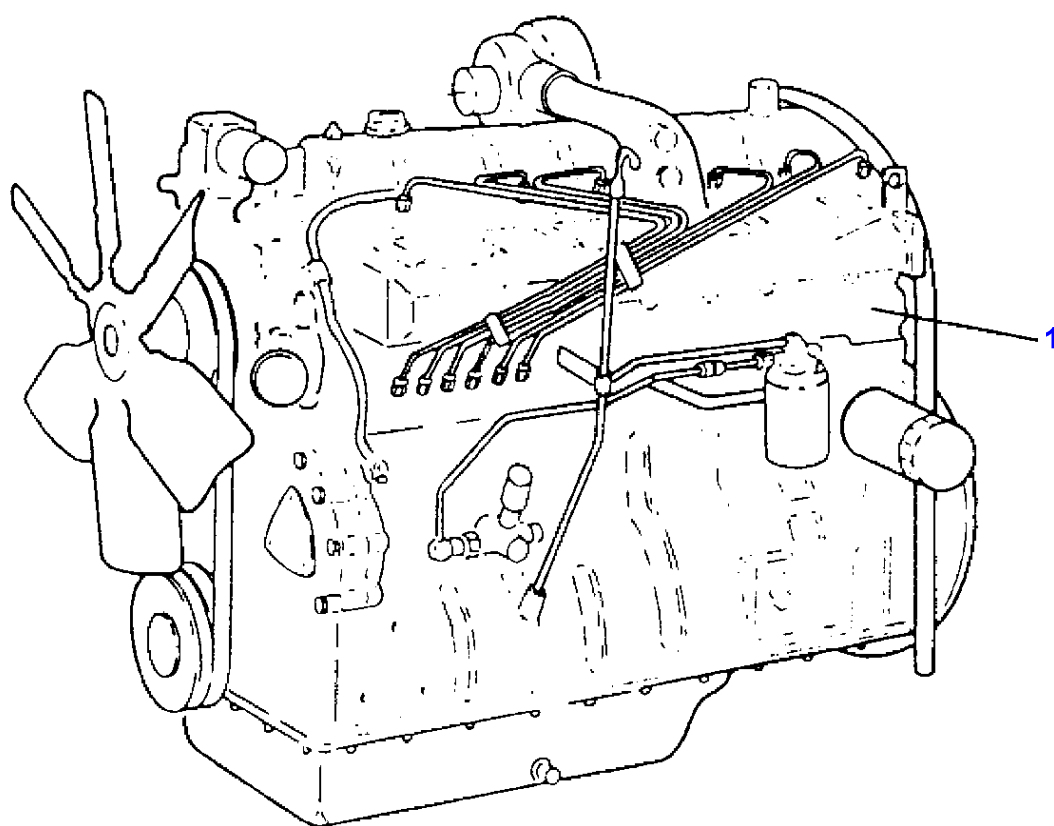

B-0001-083-A

**MASSEY FERGUSON****MF 30/31XP/32/34/36/38/40 COMBINE ENGINES, VALMET - 1637219****1637219****SECTION DIVIDER - ENGINE 612DSIL****225**

<b>Item</b>	<b>Part Number</b>	<b>Qty</b>	<b>Description</b>	<b>Comments</b>
				ENGINE 612DSIL
1	D46499900	1	Engine	[A] 612DSIL MF38/265CH From Serial or Engine Number 50231
1	D46494800	1	Engine	[A] 612DSIL MF40/290CH From Serial or Engine Number 50231
1				[A] SERIAL NUMBER COMBINE HARVESTER