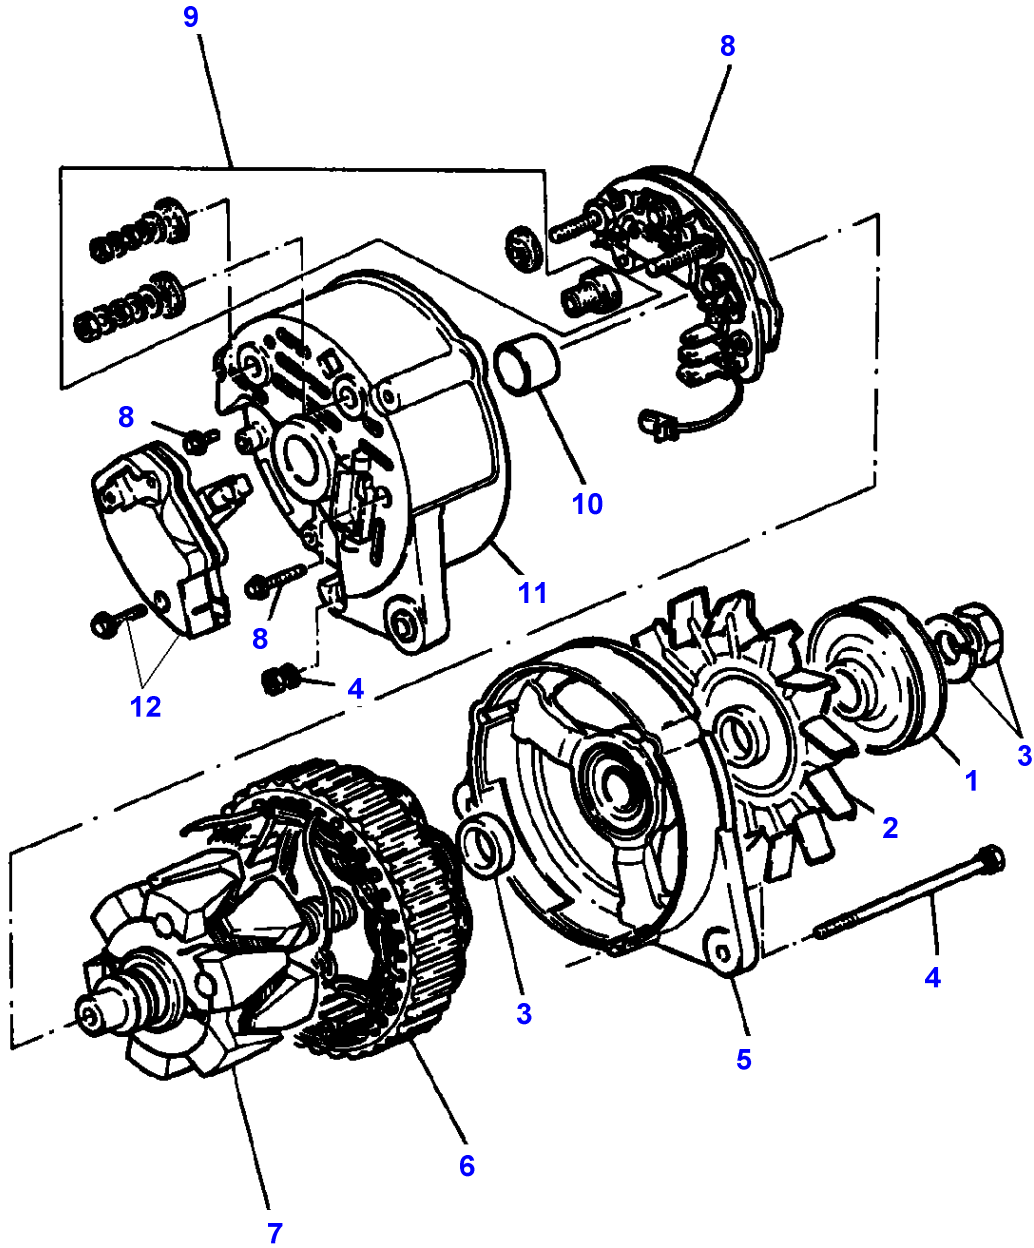

MASSEY FERGUSON

MF 30/31XP/32/34/36/38/40 COMBINE ENGINES, VALMET - 1637219

1637219

ALTERNATOR - ENGINE 612DSIL FROM D 8595

253

Item	Part Number	Qty	Description	Comments
				ENGINE 612DSIL FROM D 8595
1	V836640128	1	Alternator	12V- 65 AMP
2	V835339376	1	Fan	(1)
3	V835339379	1	Parts Pack	(1)
4	V835339380	1	Kit, Bolt	(1)
5	V835339381	1	Bracket	(1)
6		1	Rotor	(1)
				Not serviced, order REF 1
7	V835339386	1	Bearing	(1)
8		1	Stator	(1)
				Not serviced, order REF 1
9	V835339385	1	Kit, Terminal	(1)
10	V835339384	1	Rectifier	(1)
11	V835339387	1	Bracket	(1)
12	V835339388	1	Regulator	(1)
13	V835339391	1	Capacitor	
14		1	Screw	(4)
				Not serviced, order REF 4
15		1	Washer	(3)
				Not serviced, order REF 3
16		1	Kit	(9)
				Not serviced, order REF 9
17	V836640129	1	Pulley	(1)

B-HB24-011-A