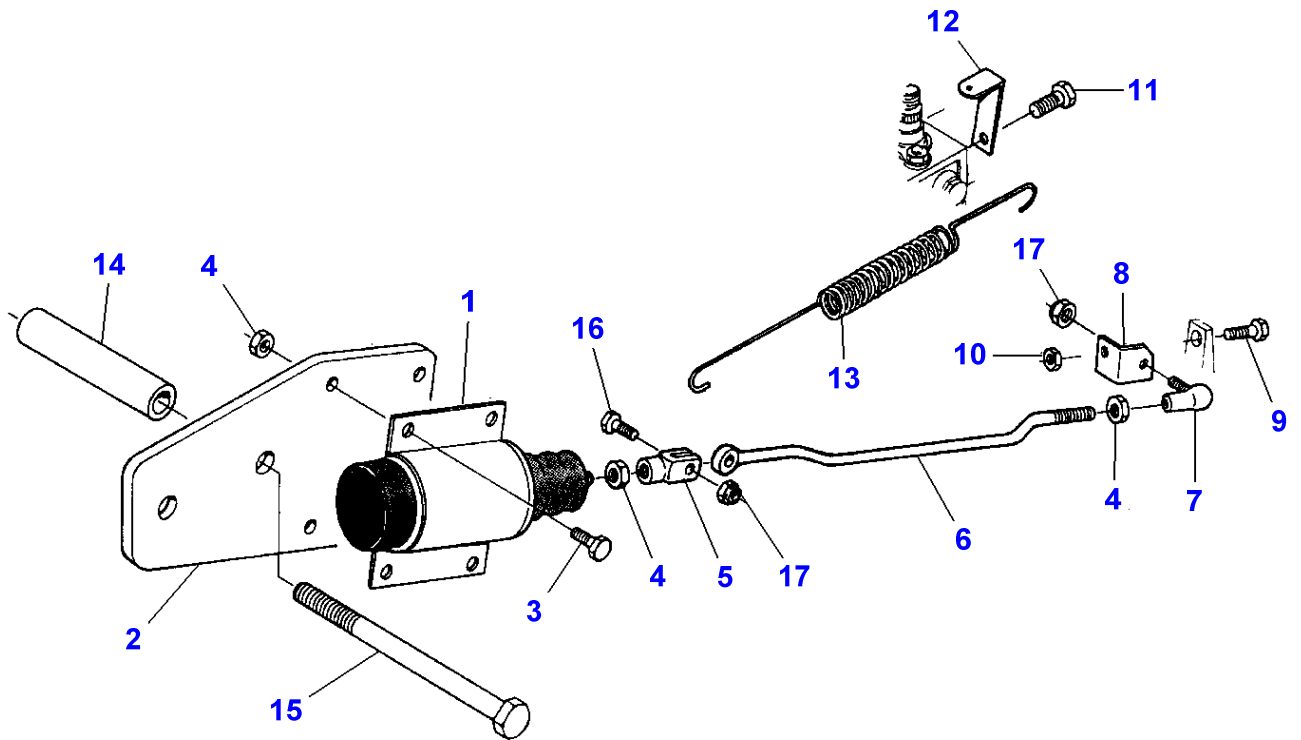

MASSEY FERGUSON

MF 30/31XP/32/34/36/38/40 COMBINE ENGINES, VALMET - 1637219

1637219

STARTER MOTOR - ENGINE 612DSIL FROM D 8595

255

Item	Part Number	Qty	Description	Comments
				ENGINE 612DSIL FROM D 8595
1	V835346811	1	Startermotor	LUCAS M127/2.8
1	V836640938	1	Startermotor	
2	V835331862	1	Flange	(1)
3	V836015847	1	Holder	(1)
4	V836015839	1	Bush	(1)
5	V836640938	1	Startermotor	(1)
6	3473800M91	1	Armature	(1)
7	V835331867	1	Flange	(1)
8	V835331868	1	Flinger	(1)
				LUCAS M127/2.8
8	V836640947	1	Drive	(1)
9	V835331865	1	Washer	(1)
				LUCAS M127/2.8
10	V836640946	1	Solenoid	(1)
				LUCAS M127/2.8
10	V836640946	1	Solenoid	(1)
11	V835331869	1	Fork	(1)
12	V835331870	1	Kit, Joint	(1)
13	V836015848	1	Kit, Bush	(1)
14	V836015232	1	Kit, Spring	(1)
15	V836015230	1	Kit, Brush	(1)

B-HB27-004-A