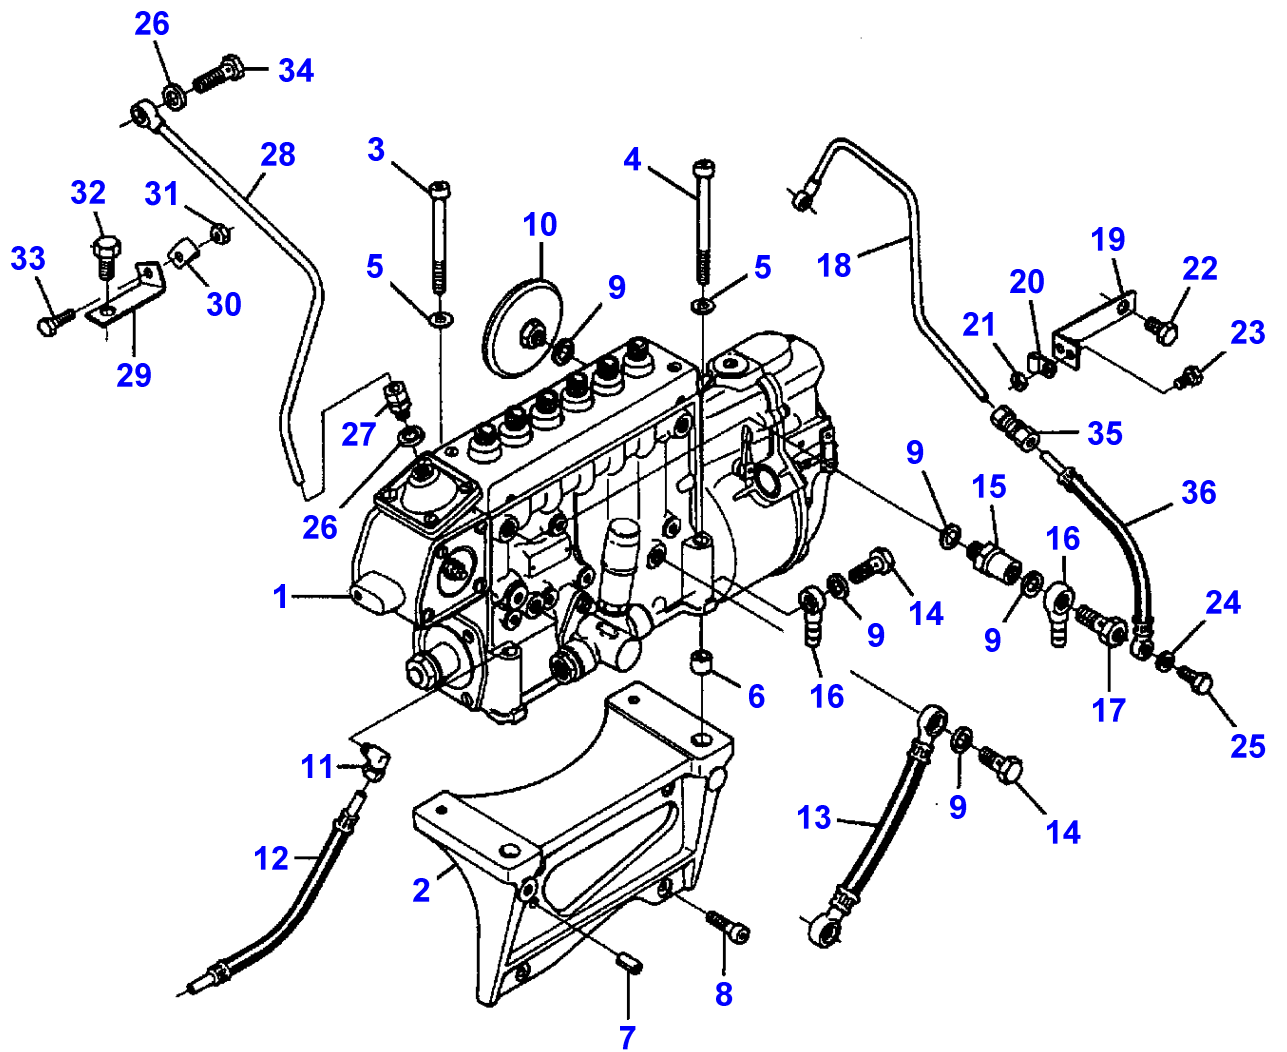

[A]  
INCLUDED IN V836339285

B-HB14-010-A

**MASSEY FERGUSON****MF 30/31XP/32/34/36/38/40 COMBINE ENGINES, VALMET - 1637219**

1637219

**INJECTION PUMP - ENGINE 612DSIL FROM D 8595**

238

Item	Part Number	Qty	Description	Comments
				ENGINE 612DSIL FROM D 8595
1	V836354560	1	Injection Pump	265HP 7.325
1	V836340447	1	Injection Pump	290HP 7.325
2	V836336358	1	Bracket	
3	V581805130	2	Screw	
4	V581805150	2	Screw	
5	V500151050	4	Washer	
6	V836324870	2	Sleeve	
7	V595954600	2	Pin	
8	V581805020	4	Screw	
9	V615881420	9	Gasket	
10	V836316814	1	Pressure Valve	
11	V641166006	2	Elbow Nipple	
12	V836120491	1	Pipe	
13	V836338624	1	Pipe	
14	V640435010	3	Screw	
15	V836330959	1	Valve	
16	V640255210	2	Pipe	
17	V836007420	1	Screw	
18	V836355051	1	Pipe	
19	V836128482	1	Support	
20	V602070605	1	Clamp	
21	V510600502	1	Nut	
22	V528801740	1	Screw	
23	V528800762	1	Screw	
24	V615570812	2	Gasket	
25	V640435005	1	Screw	
26	V615881216	3	Gasket	
27	V836338993	1	Union	
28	V836338620	1	Pipe	
29	V836338721	1	Support	
30	V602074608	1	Clamp	
31	V510600602	1	Nut	
32	V528801750	1	Screw	
33	V528801082	1	Screw	
34	V640435008	1	Screw	
35	V641136005	1	Union	
36	V836355050	1	Pipe	