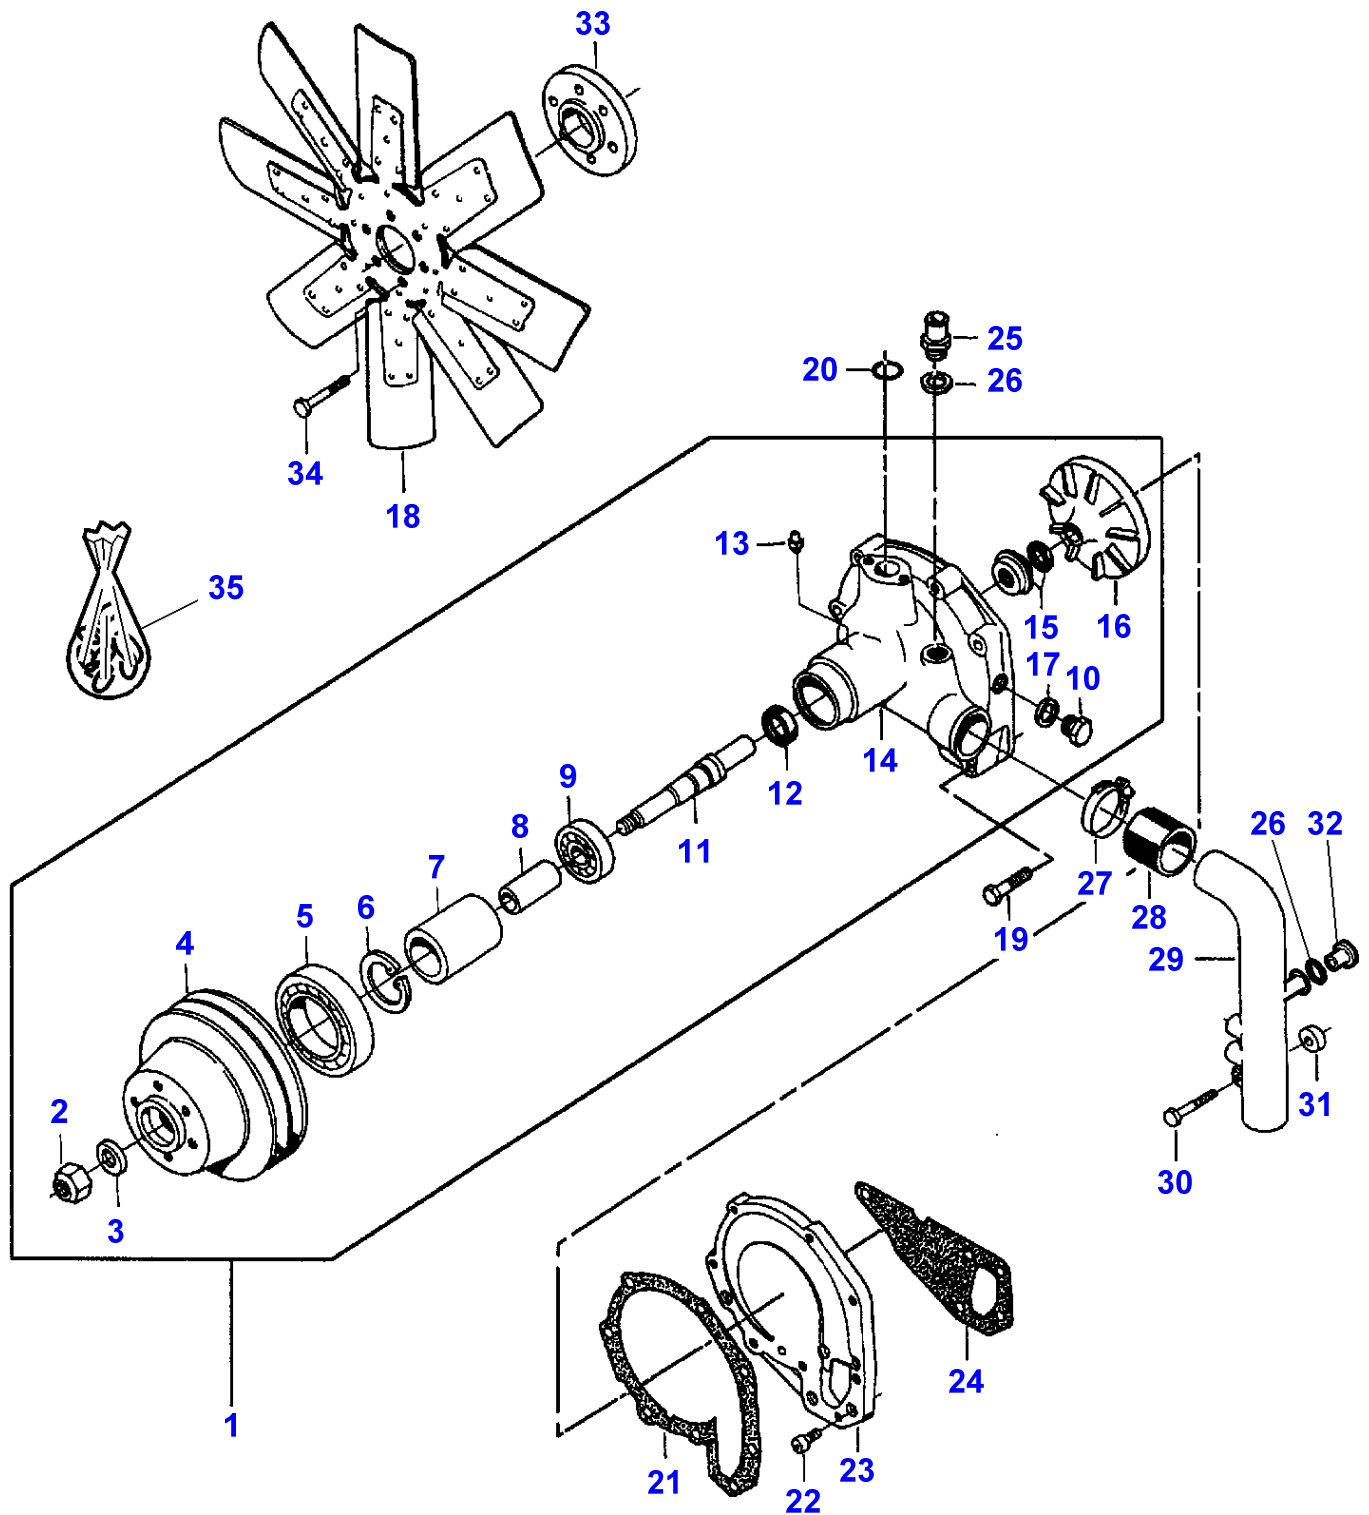

MASSEY FERGUSON

MF 30/31XP/32/34/36/38/40 COMBINE ENGINES, VALMET - 1637219

1637219

LUBRICATING OIL COOLER - ENGINE 612DSIL FROM D 8595

236

Item	Part Number	Qty	Description	Comments
				ENGINE 612DSIL FROM D 8595
1	V836338346	1	Oil Cooler	
2	V836339063	1	Body	(1)
3	V836339061	2	O Ring	(1)
4	V836340636	1	Tube	(1)
5	V836338495	1	Support	
6	V614601930	2	O Ring	
7	V581804620	4	Screw	
8	V836338513	1	Filter Head	
9		1	Filter Head	(8) Not serviced, order REF.8
10	V836338512	1	Union	(8)
11	3637652M1	1	Oil Filter	
12	V614601930	2	O Ring	
13	V581804620	6	Screw	
14	V615571014	2	Seal	
15	V640325110	2	Plug	
16	V836338530	1	Pipe	
17	V836328010	1	Gasket	
18	V581804600	2	Screw	
19	V836117352	1	Spacer	
20	V836329496	1	Hose	
21	V602088532	2	Clamp	
22	V836338545	1	Pipe	
23	V500150532	1	Washer	(1)
24	V836329496	1	Hose	
25	V602088532	2	Clamp	
26	V602074620	1	Clamp	
27	V528801360	1	Screw	
28	V602074620	1	Clamp	
29	V529801530	1	Screw	
30	V836329496	1	Hose	
31	V602088532	2	Clamp	
32	V836338514	1	Support	
33	V528801360	2	Screw	
34	V836339395	1	Cover	(1)
35	V500950602	3	Washer	(1)
36	V528801062	3	Screw	(1)
37	V528800752	1	Screw	(1) Repairs and replaces V528800740
38	V500450502	1	Washer	(1)

B-HB13-012-A